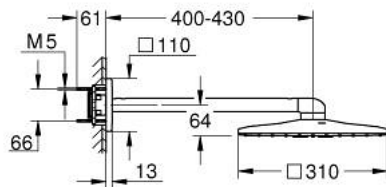

26 479 000 RAINSHOWER SMARTACTIVE 310 CUBE HEAD SHOWER SET 430 MM, 2 SPRAYS

PRODUCT DESCRIPTION

- Colour: chrome
- consisting of:
 - head shower Rainshower SmartActive 310 Cube
 - spray patterns: GROHE PureRain, ActiveRain
 - horizontal 430 mm shower arm
 - GROHE DreamSpray - perfect spray pattern
 - GROHE LongLife finish
 - GROHE SpeedClean - effortless limescale removal
 - Inner WaterGuide - inner insulation for surface protection
- requires rough-in set 26 483 or 26 484 - to be ordered separately