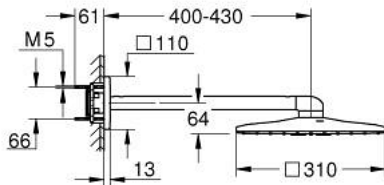

26 479 000 RAINSHOWER SMARTACTIVE 310 CUBE HEAD SHOWER SET 430 MM, 2 SPRAYS

PRODUCT DESCRIPTION

- Tyc: Chrome
- consisting of:
 - head shower Rainshower SmartActive 310 Cube
 - spray patterns: GROHE PureRain, ActiveRain
 - horizontal 430 mm shower arm
- GROHE DreamSpray - perfect spray pattern
- GROHE LongLife finish
- GROHE SpeedClean - effortless limescale removal
- Inner WaterGuide - inner insulation for surface protection
- requires rough-in set 26 483 or 26 484 - to be ordered separately