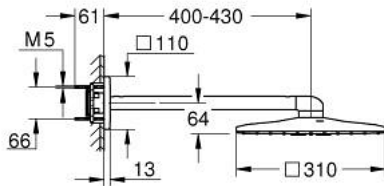

## 26 479 AL0 RAINSHOWER SMARTACTIVE 310 CUBE HEAD SHOWER SET 430 MM, 2 SPRAYS

### PRODUCT DESCRIPTION

- Tyc: brushed hard graphite
- consisting of:
  - head shower Rainshower SmartActive 310 Cube
  - spray patterns: GROHE PureRain, ActiveRain
  - horizontal 430 mm shower arm
- GROHE DreamSpray - perfect spray pattern
- GROHE LongLife finish
- GROHE SpeedClean - effortless limescale removal
- Inner WaterGuide - inner insulation for surface protection
- requires rough-in set 26 483 or 26 484 - to be ordered separately