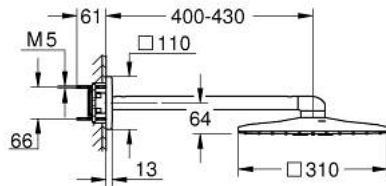

26 479 DC0 RAINSHOWER SMARTACTIVE 310 CUBE HEAD SHOWER SET 430 MM, 2 SPRAYS

PRODUCT DESCRIPTION

- Colour: supersteel
- consisting of:
 - head shower Rainshower SmartActive 310 Cube
 - spray patterns: GROHE PureRain, ActiveRain
 - horizontal 430 mm shower arm
 - GROHE DreamSpray - perfect spray pattern
 - GROHE LongLife finish
 - GROHE SpeedClean - effortless limescale removal
 - Inner WaterGuide - inner insulation for surface protection
- requires rough-in set 26 483 or 26 484 - to be ordered separately