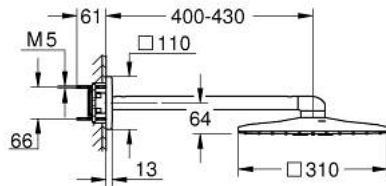

26 479 DL0 RAINSHOWER SMARTACTIVE 310 CUBE HEAD SHOWER SET 430 MM, 2 SPRAYS

PRODUCT DESCRIPTION

- Colour: brushed warm sunset
- consisting of:
 - head shower Rainshower SmartActive 310 Cube
 - spray patterns: GROHE PureRain, ActiveRain
 - horizontal 430 mm shower arm
 - GROHE DreamSpray - perfect spray pattern
 - GROHE LongLife finish
 - GROHE SpeedClean - effortless limescale removal
 - Inner WaterGuide - inner insulation for surface protection
- requires rough-in set 26 483 or 26 484 - to be ordered separately