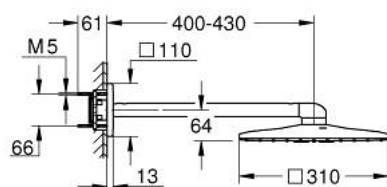

## 26 479 GL0 RAINSHOWER SMARTACTIVE 310 CUBE HEAD SHOWER SET 430 MM, 2 SPRAYS

### PRODUCT DESCRIPTION

- Tyc: cool sunrise
- consisting of:
  - head shower Rainshower SmartActive 310 Cube
  - spray patterns: GROHE PureRain, ActiveRain
  - horizontal 430 mm shower arm
- GROHE DreamSpray - perfect spray pattern
- GROHE LongLife finish
- GROHE SpeedClean - effortless limescale removal
- Inner WaterGuide - inner insulation for surface protection
- requires rough-in set 26 483 or 26 484 - to be ordered separately