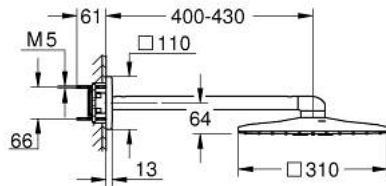

26 479 GN0 RAINSHOWER SMARTACTIVE 310 CUBE HEAD SHOWER SET 430 MM, 2 SPRAYS

PRODUCT DESCRIPTION

- Colour: brushed cool sunrise
- consisting of:
 - head shower Rainshower SmartActive 310 Cube
 - spray patterns: GROHE PureRain, ActiveRain
 - horizontal 430 mm shower arm
 - GROHE DreamSpray - perfect spray pattern
 - GROHE LongLife finish
 - GROHE SpeedClean - effortless limescale removal
 - Inner WaterGuide - inner insulation for surface protection
- requires rough-in set 26 483 or 26 484 - to be ordered separately