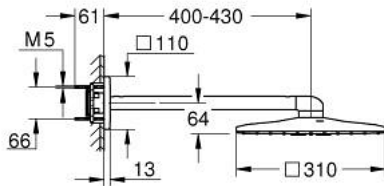

26 479 GN0 RAINSHOWER SMARTACTIVE 310 CUBE HEAD SHOWER SET 430 MM, 2 SPRAYS

PRODUCT DESCRIPTION

- Tyc: brushed cool sunrise
- consisting of:
 - head shower Rainshower SmartActive 310 Cube
 - spray patterns: GROHE PureRain, ActiveRain
 - horizontal 430 mm shower arm
- GROHE DreamSpray - perfect spray pattern
- GROHE LongLife finish
- GROHE SpeedClean - effortless limescale removal
- Inner WaterGuide - inner insulation for surface protection
- requires rough-in set 26 483 or 26 484 - to be ordered separately