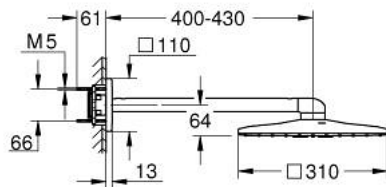

26 479 LS0 RAINSHOWER SMARTACTIVE 310 CUBE HEAD SHOWER SET 430 MM, 2 SPRAYS

PRODUCT DESCRIPTION

- Colour: moon white
- consisting of:
 - head shower Rainshower SmartActive 310 Cube, spray plate moon white
 - spray patterns: GROHE PureRain, ActiveRain
 - horizontal 430 mm shower arm
 - GROHE DreamSpray - perfect spray pattern
 - GROHE LongLife finish
 - GROHE SpeedClean - effortless limescale removal
 - Inner WaterGuide - inner insulation for surface protection
- requires rough-in set 26 483 or 26 484 - to be ordered separately