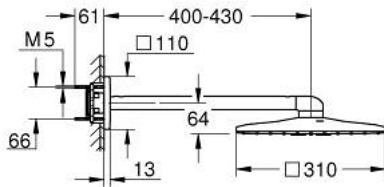

## 26 479 LS0 RAINSHOWER SMARTACTIVE 310 CUBE HEAD SHOWER SET 430 MM, 2 SPRAYS

### PRODUCT DESCRIPTION

- Tyc: moon white
- consisting of:
  - head shower Rainshower SmartActive 310 Cube, spray plate moon white
  - spray patterns: GROHE PureRain, ActiveRain
  - horizontal 430 mm shower arm
- GROHE DreamSpray - perfect spray pattern
- GROHE LongLife finish
- GROHE SpeedClean - effortless limescale removal
- Inner WaterGuide - inner insulation for surface protection
- requires rough-in set 26 483 or 26 484 - to be ordered separately