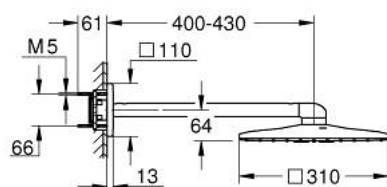

26 479 MS0 RAINSHOWER SMARTACTIVE 310 CUBE HEAD SHOWER SET 430 MM, 2 SPRAYS

PRODUCT DESCRIPTION

- Tyc: satin steel
- consisting of:
 - head shower Rainshower SmartActive 310 Cube
 - spray patterns: GROHE PureRain, ActiveRain
 - horizontal 430 mm shower arm
- GROHE DreamSpray - perfect spray pattern
- GROHE LongLife finish
- GROHE SpeedClean - effortless limescale removal
- Inner WaterGuide - inner insulation for surface protection
- requires rough-in set 26 483 or 26 484 - to be ordered separately