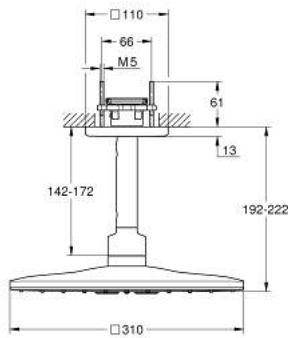

26 481 000 RAINSHOWER SMARTACTIVE 310 CUBE HEAD SHOWER SET CEILING 142 MM, 2 SPRAYS

PRODUCT DESCRIPTION

- Colour: chrome
- consisting of:
 - head shower Rainshower SmartActive 310 Cube
 - spray patterns: GROHE PureRain, ActiveRain
- 142 mm ceiling shower arm
- GROHE DreamSpray - perfect spray pattern
- GROHE LongLife finish
- GROHE SpeedClean - effortless limescale removal
- Inner WaterGuide - inner insulation for surface protection
- requires rough-in set 26 483 or 26 484 - to be ordered separately