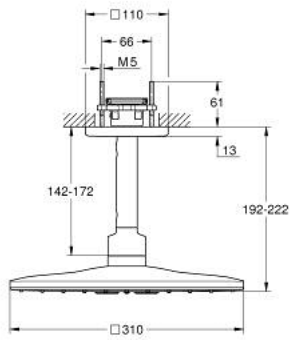

26 481 000 **RAINSHOWER SMARTACTIVE 310 CUBE HEAD SHOWER SET CEILING 142 MM,
2 SPRAYS**

PRODUCT DESCRIPTION

- Tyc: Chrome
- consisting of:
 - head shower Rainshower SmartActive 310 Cube
 - spray patterns: GROHE PureRain, ActiveRain
 - 142 mm ceiling shower arm
- GROHE DreamSpray - perfect spray pattern
- GROHE LongLife finish
- GROHE SpeedClean - effortless limescale removal
- Inner WaterGuide - inner insulation for surface protection
- requires rough-in set 26 483 or 26 484 - to be ordered separately