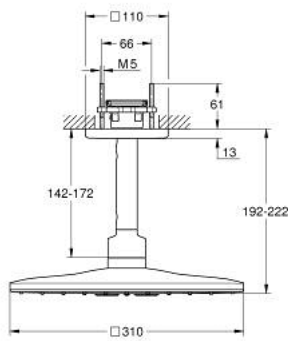

26 481 A00 RAINSHOWER SMARTACTIVE 310 CUBE HEAD SHOWER SET CEILING 142 MM, 2 SPRAYS

PRODUCT DESCRIPTION

- Colour: hard graphite
- consisting of:
 - head shower Rainshower SmartActive 310 Cube
 - spray patterns: GROHE PureRain, ActiveRain
 - 142 mm ceiling shower arm
- GROHE DreamSpray - perfect spray pattern
- GROHE LongLife finish
- GROHE SpeedClean - effortless limescale removal
- Inner WaterGuide - inner insulation for surface protection
- requires rough-in set 26 483 or 26 484 - to be ordered separately