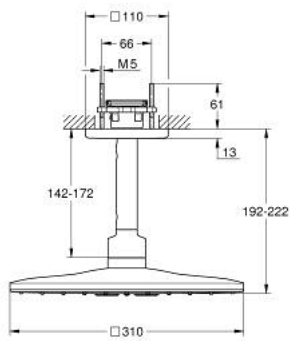

26 481 A00 RAINSHOWER SMARTACTIVE 310 CUBE HEAD SHOWER SET CEILING 142 MM, 2 SPRAYS

PRODUCT DESCRIPTION

- Tyc: hard graphite
- consisting of:
 - head shower Rainshower SmartActive 310 Cube
 - spray patterns: GROHE PureRain, ActiveRain
 - 142 mm ceiling shower arm
- GROHE DreamSpray - perfect spray pattern
- GROHE LongLife finish
- GROHE SpeedClean - effortless limescale removal
- Inner WaterGuide - inner insulation for surface protection
- requires rough-in set 26 483 or 26 484 - to be ordered separately