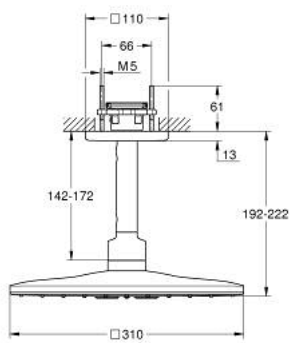

26 481 AL0 RAINSHOWER SMARTACTIVE 310 CUBE HEAD SHOWER SET CEILING 142 MM, 2 SPRAYS

PRODUCT DESCRIPTION

- Colour: brushed hard graphite
- consisting of:
 - head shower Rainshower SmartActive 310 Cube
 - spray patterns: GROHE PureRain, ActiveRain
 - 142 mm ceiling shower arm
 - GROHE DreamSpray - perfect spray pattern
 - GROHE LongLife finish
 - GROHE SpeedClean - effortless limescale removal
 - Inner WaterGuide - inner insulation for surface protection
- requires rough-in set 26 483 or 26 484 - to be ordered separately