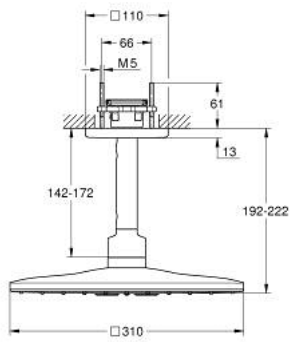

26 481 AL0 RAINSHOWER SMARTACTIVE 310 CUBE HEAD SHOWER SET CEILING 142 MM, 2 SPRAYS

PRODUCT DESCRIPTION

- Tyc: brushed hard graphite
- consisting of:
 - head shower Rainshower SmartActive 310 Cube
 - spray patterns: GROHE PureRain, ActiveRain
 - 142 mm ceiling shower arm
- GROHE DreamSpray - perfect spray pattern
- GROHE LongLife finish
- GROHE SpeedClean - effortless limescale removal
- Inner WaterGuide - inner insulation for surface protection
- requires rough-in set 26 483 or 26 484 - to be ordered separately