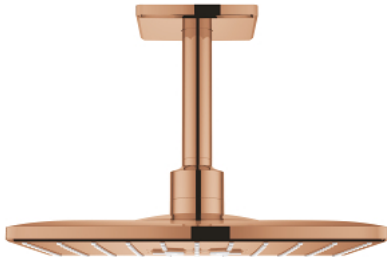

26 481 DA0 RAINSHOWER SMARTACTIVE 310 CUBE HEAD SHOWER SET CEILING 142 MM, 2 SPRAYS

PRODUCT DESCRIPTION

- Colour: warm sunset
- consisting of:
 - head shower Rainshower SmartActive 310 Cube
 - spray patterns: GROHE PureRain, ActiveRain
- 142 mm ceiling shower arm
- GROHE DreamSpray - perfect spray pattern
- GROHE LongLife finish
- GROHE SpeedClean - effortless limescale removal
- Inner WaterGuide - inner insulation for surface protection
- requires rough-in set 26 483 or 26 484 - to be ordered separately