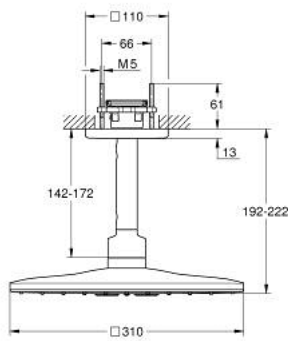

26 481 DA0 RAINSHOWER SMARTACTIVE 310 CUBE HEAD SHOWER SET CEILING 142 MM, 2 SPRAYS

PRODUCT DESCRIPTION

- Colour: warm sunset
- consisting of:
 - head shower Rainshower SmartActive 310 Cube
 - spray patterns: GROHE PureRain, ActiveRain
- 142 mm ceiling shower arm
- GROHE DreamSpray - perfect spray pattern
- GROHE LongLife finish
- GROHE SpeedClean - effortless limescale removal
- Inner WaterGuide - inner insulation for surface protection
- requires rough-in set 26 483 or 26 484 - to be ordered separately