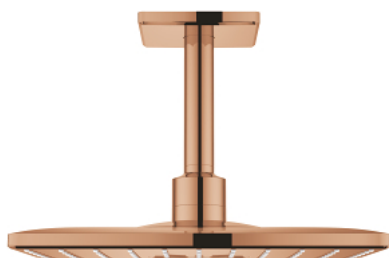

26 481 DA0 RAINSHOWER SMARTACTIVE 310 CUBE HEAD SHOWER SET CEILING 142 MM, 2 SPRAYS

PRODUCT DESCRIPTION

- Tyc: warm sunset
- consisting of:
 - head shower Rainshower SmartActive 310 Cube
 - spray patterns: GROHE PureRain, ActiveRain
 - 142 mm ceiling shower arm
- GROHE DreamSpray - perfect spray pattern
- GROHE LongLife finish
- GROHE SpeedClean - effortless limescale removal
- Inner WaterGuide - inner insulation for surface protection
- requires rough-in set 26 483 or 26 484 - to be ordered separately