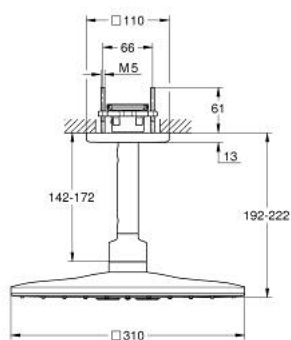

26 481 DA0 RAINSHOWER SMARTACTIVE 310 CUBE HEAD SHOWER SET CEILING 142 MM, 2 SPRAYS

PRODUCT DESCRIPTION

- Tyc: warm sunset
- consisting of:
 - head shower Rainshower SmartActive 310 Cube
 - spray patterns: GROHE PureRain, ActiveRain
 - 142 mm ceiling shower arm
- GROHE DreamSpray - perfect spray pattern
- GROHE LongLife finish
- GROHE SpeedClean - effortless limescale removal
- Inner WaterGuide - inner insulation for surface protection
- requires rough-in set 26 483 or 26 484 - to be ordered separately