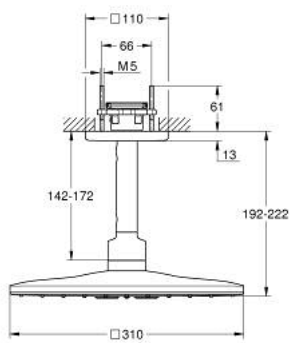

## 26 481 DC0 RAINSHOWER SMARTACTIVE 310 CUBE HEAD SHOWER SET CEILING 142 MM, 2 SPRAYS

### PRODUCT DESCRIPTION

- Colour: supersteel
- consisting of:
  - head shower Rainshower SmartActive 310 Cube
  - spray patterns: GROHE PureRain, ActiveRain
  - 142 mm ceiling shower arm
- GROHE DreamSpray - perfect spray pattern
- GROHE LongLife finish
- GROHE SpeedClean - effortless limescale removal
- Inner WaterGuide - inner insulation for surface protection
- requires rough-in set 26 483 or 26 484 - to be ordered separately