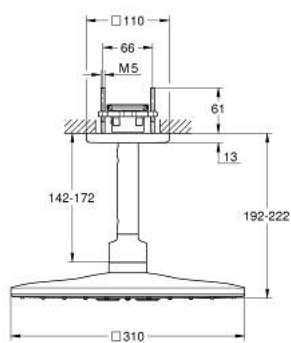

## 26 481 DC0 RAINSHOWER SMARTACTIVE 310 CUBE HEAD SHOWER SET CEILING 142 MM, 2 SPRAYS

### PRODUCT DESCRIPTION

- Tyc: supersteel
- consisting of:
  - head shower Rainshower SmartActive 310 Cube
  - spray patterns: GROHE PureRain, ActiveRain
  - 142 mm ceiling shower arm
- GROHE DreamSpray - perfect spray pattern
- GROHE LongLife finish
- GROHE SpeedClean - effortless limescale removal
- Inner WaterGuide - inner insulation for surface protection
- requires rough-in set 26 483 or 26 484 - to be ordered separately