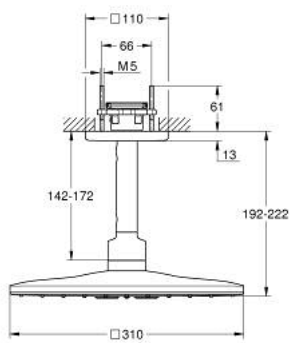

## 26 481 DL0 RAINSHOWER SMARTACTIVE 310 CUBE HEAD SHOWER SET CEILING 142 MM, 2 SPRAYS

### PRODUCT DESCRIPTION

- Colour: brushed warm sunset
- consisting of:
  - head shower Rainshower SmartActive 310 Cube
  - spray patterns: GROHE PureRain, ActiveRain
  - 142 mm ceiling shower arm
  - GROHE DreamSpray - perfect spray pattern
  - GROHE LongLife finish
  - GROHE SpeedClean - effortless limescale removal
  - Inner WaterGuide - inner insulation for surface protection
- requires rough-in set 26 483 or 26 484 - to be ordered separately