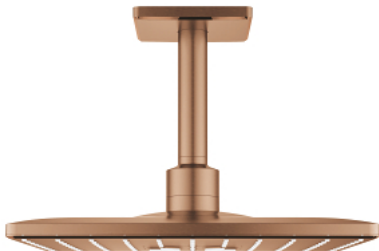

## 26 481 DL0 RAINSHOWER SMARTACTIVE 310 CUBE HEAD SHOWER SET CEILING 142 MM, 2 SPRAYS

### PRODUCT DESCRIPTION

- Colour: brushed warm sunset
- consisting of:
  - head shower Rainshower SmartActive 310 Cube
  - spray patterns: GROHE PureRain, ActiveRain
  - 142 mm ceiling shower arm
  - GROHE DreamSpray - perfect spray pattern
  - GROHE LongLife finish
  - GROHE SpeedClean - effortless limescale removal
  - Inner WaterGuide - inner insulation for surface protection
- requires rough-in set 26 483 or 26 484 - to be ordered separately