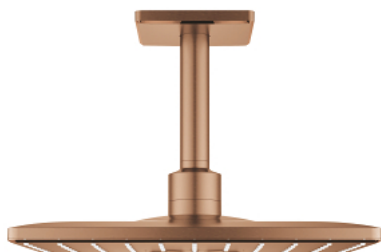

## 26 481 DL0 RAINSHOWER SMARTACTIVE 310 CUBE HEAD SHOWER SET CEILING 142 MM, 2 SPRAYS

### PRODUCT DESCRIPTION

- Tyc: brushed warm sunset
- consisting of:
  - head shower Rainshower SmartActive 310 Cube
  - spray patterns: GROHE PureRain, ActiveRain
  - 142 mm ceiling shower arm
  - GROHE DreamSpray - perfect spray pattern
  - GROHE LongLife finish
  - GROHE SpeedClean - effortless limescale removal
  - Inner WaterGuide - inner insulation for surface protection
- requires rough-in set 26 483 or 26 484 - to be ordered separately