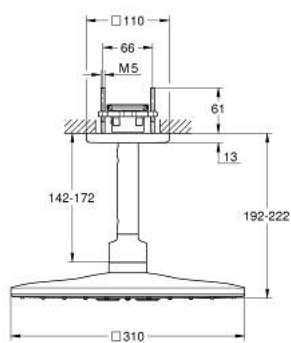

## 26 481 DL0 RAINSHOWER SMARTACTIVE 310 CUBE HEAD SHOWER SET CEILING 142 MM, 2 SPRAYS

### PRODUCT DESCRIPTION

- Tyc: brushed warm sunset
- consisting of:
  - head shower Rainshower SmartActive 310 Cube
  - spray patterns: GROHE PureRain, ActiveRain
  - 142 mm ceiling shower arm
  - GROHE DreamSpray - perfect spray pattern
  - GROHE LongLife finish
  - GROHE SpeedClean - effortless limescale removal
  - Inner WaterGuide - inner insulation for surface protection
- requires rough-in set 26 483 or 26 484 - to be ordered separately