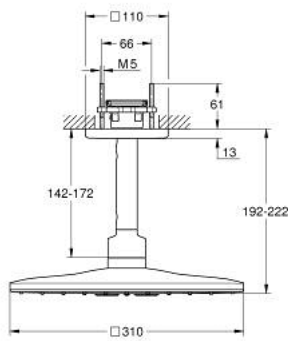

26 481 GL0 RAINSHOWER SMARTACTIVE 310 CUBE HEAD SHOWER SET CEILING 142 MM, 2 SPRAYS

PRODUCT DESCRIPTION

- Colour: cool sunrise
- consisting of:
 - head shower Rainshower SmartActive 310 Cube
 - spray patterns: GROHE PureRain, ActiveRain
 - 142 mm ceiling shower arm
 - GROHE DreamSpray - perfect spray pattern
 - GROHE LongLife finish
 - GROHE SpeedClean - effortless limescale removal
 - Inner WaterGuide - inner insulation for surface protection
- requires rough-in set 26 483 or 26 484 - to be ordered separately