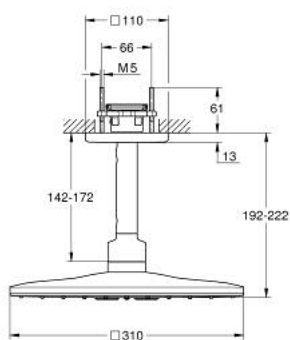

26 481 GL0 RAINSHOWER SMARTACTIVE 310 CUBE HEAD SHOWER SET CEILING 142 MM, 2 SPRAYS

PRODUCT DESCRIPTION

- Tyc: cool sunrise
- consisting of:
 - head shower Rainshower SmartActive 310 Cube
 - spray patterns: GROHE PureRain, ActiveRain
 - 142 mm ceiling shower arm
- GROHE DreamSpray - perfect spray pattern
- GROHE LongLife finish
- GROHE SpeedClean - effortless limescale removal
- Inner WaterGuide - inner insulation for surface protection
- requires rough-in set 26 483 or 26 484 - to be ordered separately