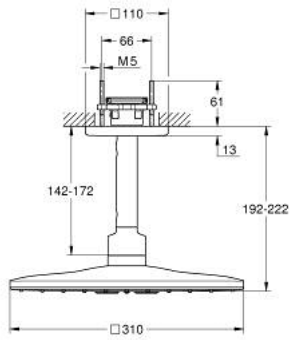

26 481 GN0 RAINSHOWER SMARTACTIVE 310 CUBE HEAD SHOWER SET CEILING 142 MM, 2 SPRAYS

PRODUCT DESCRIPTION

- Colour: brushed cool sunrise
- consisting of:
 - head shower Rainshower SmartActive 310 Cube
 - spray patterns: GROHE PureRain, ActiveRain
 - 142 mm ceiling shower arm
 - GROHE DreamSpray - perfect spray pattern
 - GROHE LongLife finish
 - GROHE SpeedClean - effortless limescale removal
 - Inner WaterGuide - inner insulation for surface protection
- requires rough-in set 26 483 or 26 484 - to be ordered separately