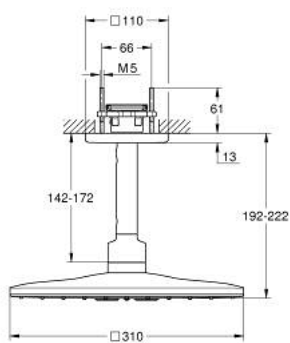

## 26 481 GN0 RAINSHOWER SMARTACTIVE 310 CUBE HEAD SHOWER SET CEILING 142 MM, 2 SPRAYS

### PRODUCT DESCRIPTION

- Tyc: brushed cool sunrise
- consisting of:
  - head shower Rainshower SmartActive 310 Cube
  - spray patterns: GROHE PureRain, ActiveRain
  - 142 mm ceiling shower arm
- GROHE DreamSpray - perfect spray pattern
- GROHE LongLife finish
- GROHE SpeedClean - effortless limescale removal
- Inner WaterGuide - inner insulation for surface protection
- requires rough-in set 26 483 or 26 484 - to be ordered separately