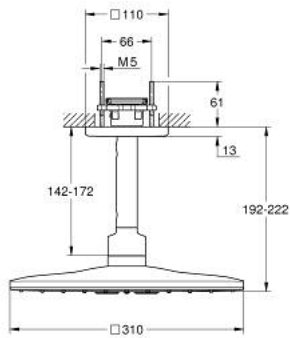

26 481 LS0 RAINSHOWER SMARTACTIVE 310 CUBE HEAD SHOWER SET CEILING 142 MM, 2 SPRAYS

PRODUCT DESCRIPTION

- Colour: moon white
- consisting of:
 - head shower Rainshower SmartActive 310 Cube, spray plate moon white
 - spray patterns: GROHE PureRain, ActiveRain
- 142 mm ceiling shower arm
- GROHE DreamSpray - perfect spray pattern
- GROHE LongLife finish
- GROHE SpeedClean - effortless limescale removal
- Inner WaterGuide - inner insulation for surface protection
- requires rough-in set 26 483 or 26 484 - to be ordered separately