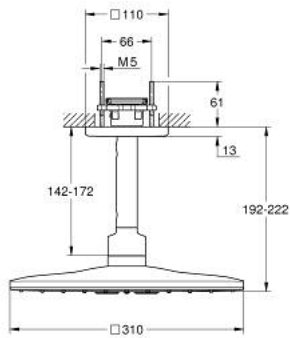

26 481 LS0 RAINSHOWER SMARTACTIVE 310 CUBE HEAD SHOWER SET CEILING 142 MM, 2 SPRAYS

PRODUCT DESCRIPTION

- Tyc: moon white
- consisting of:
 - head shower Rainshower SmartActive 310 Cube, spray plate moon white
 - spray patterns: GROHE PureRain, ActiveRain
- 142 mm ceiling shower arm
- GROHE DreamSpray - perfect spray pattern
- GROHE LongLife finish
- GROHE SpeedClean - effortless limescale removal
- Inner WaterGuide - inner insulation for surface protection
- requires rough-in set 26 483 or 26 484 - to be ordered separately