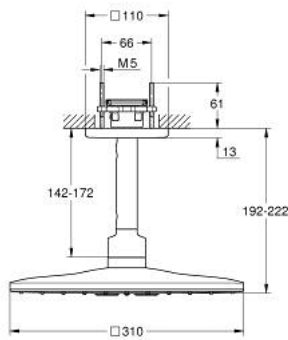

26 481 MS0 RAINSHOWER SMARTACTIVE 310 CUBE HEAD SHOWER SET CEILING 142 MM, 2 SPRAYS

PRODUCT DESCRIPTION

- Colour: satin steel
- consisting of:
 - head shower Rainshower SmartActive 310 Cube
 - spray patterns: GROHE PureRain, ActiveRain
- 142 mm ceiling shower arm
- GROHE DreamSpray - perfect spray pattern
- GROHE LongLife finish
- GROHE SpeedClean - effortless limescale removal
- Inner WaterGuide - inner insulation for surface protection
- requires rough-in set 26 483 or 26 484 - to be ordered separately