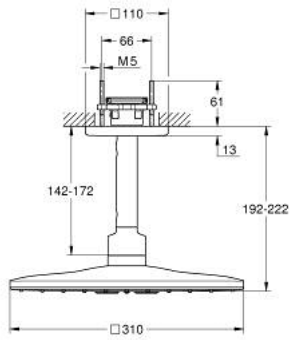

26 481 MS0 RAINSHOWER SMARTACTIVE 310 CUBE HEAD SHOWER SET CEILING 142 MM, 2 SPRAYS

PRODUCT DESCRIPTION

- Tyc: satin steel
- consisting of:
 - head shower Rainshower SmartActive 310 Cube
 - spray patterns: GROHE PureRain, ActiveRain
 - 142 mm ceiling shower arm
- GROHE DreamSpray - perfect spray pattern
- GROHE LongLife finish
- GROHE SpeedClean - effortless limescale removal
- Inner WaterGuide - inner insulation for surface protection
- requires rough-in set 26 483 or 26 484 - to be ordered separately