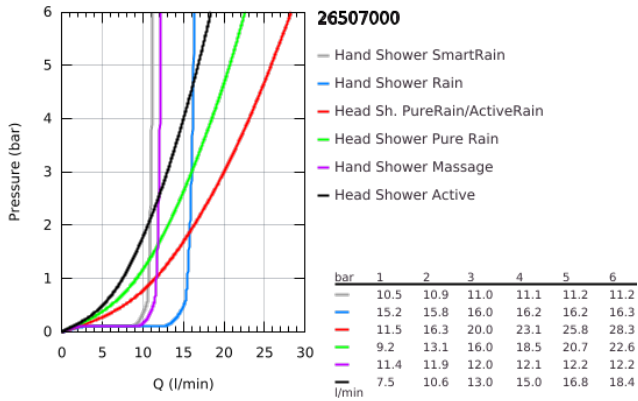

26 507 000 EUPHORIA SMARTCONTROL SYSTEM 310 SHOWER SYSTEM WITH THERMOSTAT FOR WALL MOUNTING