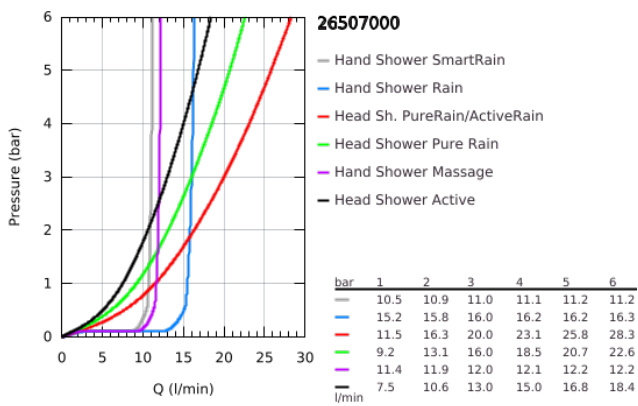

26 507 000 EUPHORIA SMARTCONTROL SYSTEM 310 SHOWER SYSTEM WITH THERMOSTAT FOR WALL MOUNTING