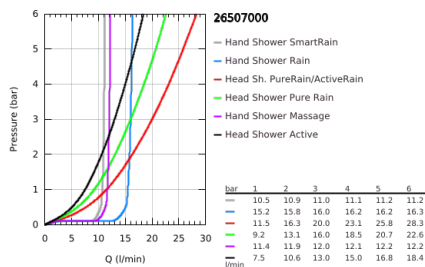

26 507 000 EUPHORIA SMARTCONTROL SYSTEM 310 SHOWER SYSTEM WITH THERMOSTAT FOR WALL MOUNTING

PRODUCT DESCRIPTION

- Colour: chrome
- consisting of:
 - horizontal 450 mm shower arm
 - upper bracket adjustable for minimal adaption to existing drilling holes
 - exposed SmartControl thermostat
- allows change between:
 - head shower Rainshower SmartActive 310
 - spray patterns: GROHE PureRain, ActiveRain
 - maximum flow rate (at 3 bar): 20 l/min
 - hand shower Euphoria 110 Massage, spray plate white (27 221 001)
 - spray patterns: Rain, SmartRain, Massage
 - maximum flow rate (at 3 bar): 16 l/min
 - adjustable in height with gliding element
 - shower hose Silverflex 1750 mm 1/2" x 1/2" (28 388)
 - GROHE DreamSpray - perfect spray pattern
 - GROHE LongLife finish
 - GROHE CoolTouch - no risk of scalding
 - GROHE TurboStat - compact cartridge with wax thermoelement
 - GROHE ProGrip - with knurled structure
 - GROHE SafeStop at 38°C
 - GROHE SafeStop Plus - optional temperature limiter at 43°C included
 - GROHE SmartControl - control the shower with intuitive push/turn button
 - integrated GROHE EasyReach shower tray
 - GROHE SpeedClean - effortless limescale removal
 - Inner WaterGuide - inner insulation for surface protection
 - TwistStop - to prevent hose from twisting
 - suitable for instantaneous heaters from 18 kW/h
 - minimum flow rate 5 l/min