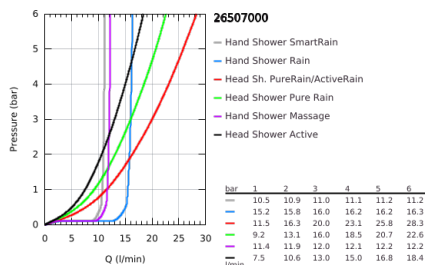

26 507 000 EUPHORIA SMARTCONTROL SYSTEM 310 SHOWER SYSTEM WITH THERMOSTAT FOR WALL MOUNTING

PRODUCT DESCRIPTION

- Colour: chrome
- consisting of:
 - horizontal 450 mm shower arm
 - upper bracket adjustable for minimal adaption to existing drilling holes
 - exposed SmartControl thermostat
- allows change between:
 - head shower Rainshower SmartActive 310
 - spray patterns: GROHE PureRain, ActiveRain
 - maximum flow rate (at 3 bar): 20 l/min
 - hand shower Euphoria 110 Massage, spray plate white (27 221 001)
 - spray patterns: Rain, SmartRain, Massage
 - maximum flow rate (at 3 bar): 16 l/min
 - adjustable in height with gliding element
 - shower hose Silverflex 1750 mm 1/2" x 1/2" (28 388)
 - GROHE DreamSpray - perfect spray pattern
 - GROHE LongLife finish
 - GROHE CoolTouch - no risk of scalding
 - GROHE TurboStat - compact cartridge with wax thermoelement
 - GROHE ProGrip - with knurl structure
 - GROHE SafeStop at 38°C
 - GROHE SafeStop Plus - optional temperature limiter at 43°C included
 - GROHE SmartControl - control the shower with intuitive push/turn button
 - integrated GROHE EasyReach shower tray
 - GROHE SpeedClean - effortless limescale removal
 - Inner WaterGuide - inner insulation for surface protection
 - TwistStop - to prevent hose from twisting
 - suitable for instantaneous heaters from 18 kW/h
 - minimum flow rate 5 l/min