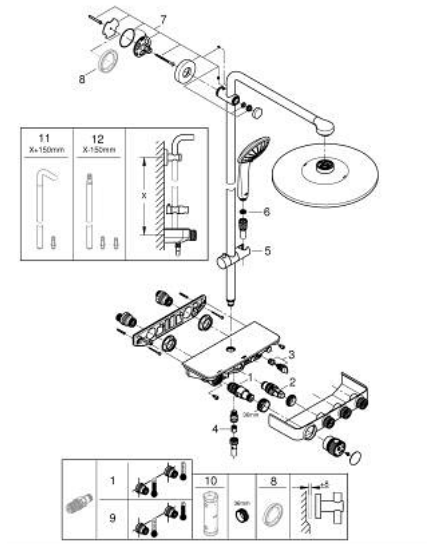

26 507 000 EUPHORIA SMARTCONTROL SYSTEM 310 SHOWER SYSTEM WITH THERMOSTAT FOR WALL MOUNTING

SPARE PARTS

1. 1: Thermostatic compact cartridge 1/2" (Spare part-nr. 47439000)
  2. 2: Cartridge (Spare part-nr. 48297000)
  3. 3: Non-return valve (Spare part-nr. 49069000)
  4. 4: Non-return valve (Spare part-nr. 08565000)
  5. 5: Glide element (Spare part-nr. 48177000)
  6. 6: Dirt strainer (Spare part-nr. 0700200M)
  7. 7: Shower rail holder (Spare part-nr. 48279000)
  8. 8: Compensation disc (Spare part-nr. 27180000)*
  9. 9: GROHE TurboStat cartridge 1/2" (Spare part-nr. 47175000)*
  10. 10: Socket spanner (Spare part-nr. 49059000)*
  11. 11: Shower system pipe for retrofitting (Spare part-nr. 48497000)*
  12. 12: Shower system pipe for retrofitting (Spare part-nr. 48498000)*
2. Optional accessories