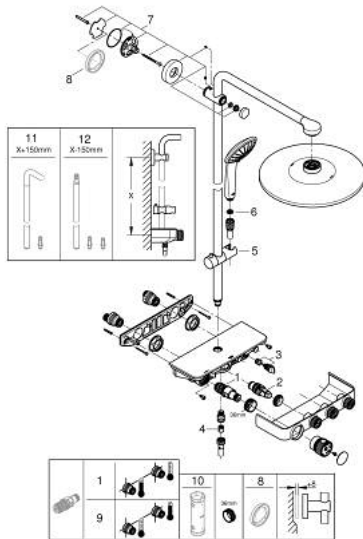

26 507 000 EUPHORIA SMARTCONTROL SYSTEM 310 SHOWER SYSTEM WITH THERMOSTAT FOR WALL MOUNTING

SPARE PARTS

1. 1: Thermostatic compact cartridge 1/2" (Spare part-nr. 47439000)
  2. 2: Cartridge (Spare part-nr. 48297000)
  3. 3: Non-return valve (Spare part-nr. 49069000)
  4. 4: Non-return valve (Spare part-nr. 08565000)
  5. 5: Glide element (Spare part-nr. 48177000)
  6. 6: Dirt strainer (Spare part-nr. 0700200M)
  7. 7: Shower rail holder (Spare part-nr. 48279000)
  8. 8: Compensation disc (Spare part-nr. 27180000)*
  9. 9: GROHE TurboStat cartridge 1/2" (Spare part-nr. 47175000)*
  10. 10: Socket spanner (Spare part-nr. 49059000)*
  11. 11: Shower system pipe for retrofitting (Spare part-nr. 48497000)*
  12. 12: Shower system pipe for retrofitting (Spare part-nr. 48498000)*
2. Optional accessories