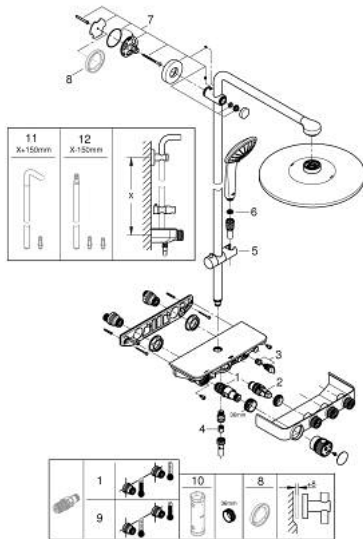

### PRODUCT DESCRIPTION

- Tyc: Chrome
- consisting of:
  - horizontal 450 mm shower arm
  - upper bracket adjustable for minimal adaption to existing drilling holes
  - exposed SmartControl thermostat
- allows change between:
  - head shower Rainshower SmartActive 310
  - spray patterns: GROHE PureRain, ActiveRain
  - maximum flow rate (at 3 bar): 20 l/min
  - hand shower Euphoria 110 Massage, spray plate white (27 221 001)
  - spray patterns: Rain, SmartRain, Massage
  - maximum flow rate (at 3 bar): 16 l/min
  - adjustable in height with gliding element
  - shower hose Silverflex 1750 mm 1/2" x 1/2" (28 388)
- GROHE DreamSpray - perfect spray pattern
- GROHE LongLife finish
- GROHE CoolTouch - no risk of scalding
- GROHE TurboStat - compact cartridge with wax thermoelement
- GROHE ProGrip - with knurl structure
- GROHE SafeStop at 38°C
- GROHE SafeStop Plus - optional temperature limiter at 43°C included
- GROHE SmartControl - control the shower with intuitive push/turn button
- integrated GROHE EasyReach shower tray
- GROHE SpeedClean - effortless limescale removal
- Inner WaterGuide - inner insulation for surface protection
- TwistStop - to prevent hose from twisting
- suitable for instantaneous heaters from 18 kW/h
- minimum flow rate 5 l/min

### SPARE PARTS

- 1: Thermostatic compact cartridge 1/2" (Spare part-nr. 47439000)
  - 2: Cartridge (Spare part-nr. 48297000)
  - 3: Non-return valve (Spare part-nr. 49069000)
  - 4: Non-return valve (Spare part-nr. 08565000)
  - 5: Glide element (Spare part-nr. 48177000)
  - 6: Dirt strainer (Spare part-nr. 0700200M)
  - 7: Shower rail holder (Spare part-nr. 48279000)
  - 8: Compensation disc (Spare part-nr. 27180000)\*
  - 9: GROHE TurboStat cartridge 1/2" (Spare part-nr. 47175000)\*
  - 10: Socket spanner (Spare part-nr. 49059000)\*
  - 11: Shower system pipe for retrofitting (Spare part-nr. 48497000)\*
  - 12: Shower system pipe for retrofitting (Spare part-nr. 48498000)\*
- \* Optional accessories