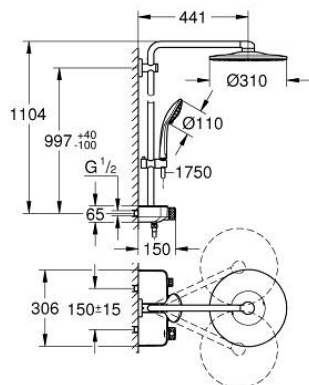

26 507 000 EUPHORIA SMARTCONTROL SYSTEM 310 SHOWER SYSTEM WITH THERMOSTAT FOR WALL MOUNTING

PRODUCT DESCRIPTION

- Tyc: Chrome
- consisting of:
 - horizontal 450 mm shower arm
 - upper bracket adjustable for minimal adaption to existing drilling holes
 - exposed SmartControl thermostat
- allows change between:
 - head shower Rainshower SmartActive 310
 - spray patterns: GROHE PureRain, ActiveRain
 - maximum flow rate (at 3 bar): 20 l/min
 - hand shower Euphoria 110 Massage, spray plate white (27 221 001)
 - spray patterns: Rain, SmartRain, Massage
 - maximum flow rate (at 3 bar): 16 l/min
 - adjustable in height with gliding element
 - shower hose Silverflex 1750 mm 1/2" x 1/2" (28 388)
 - GROHE DreamSpray - perfect spray pattern
 - GROHE LongLife finish
 - GROHE CoolTouch - no risk of scalding
 - GROHE TurboStat - compact cartridge with wax thermoelement
 - GROHE ProGrip - with knurled structure
 - GROHE SafeStop at 38°C
 - GROHE SafeStop Plus - optional temperature limiter at 43°C included
 - GROHE SmartControl - control the shower with intuitive push/turn button
 - integrated GROHE EasyReach shower tray
 - GROHE SpeedClean - effortless limescale removal
 - Inner WaterGuide - inner insulation for surface protection
 - TwistStop - to prevent hose from twisting
 - suitable for instantaneous heaters from 18 kW/h
 - minimum flow rate 5 l/min