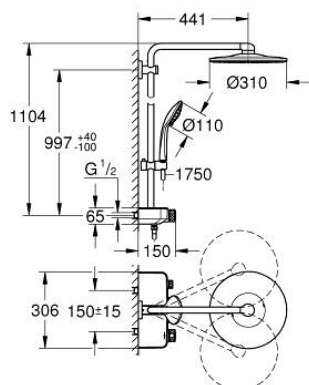

### PRODUCT DESCRIPTION

- Tyc: Chrome
- consisting of:
  - horizontal 450 mm shower arm
  - upper bracket adjustable for minimal adaption to existing drilling holes
  - exposed SmartControl thermostat
- allows change between:
  - head shower Rainshower SmartActive 310
  - spray patterns: GROHE PureRain, ActiveRain
  - maximum flow rate (at 3 bar): 20 l/min
  - hand shower Euphoria 110 Massage, spray plate white (27 221 001)
  - spray patterns: Rain, SmartRain, Massage
  - maximum flow rate (at 3 bar): 16 l/min
  - adjustable in height with gliding element
  - shower hose Silverflex 1750 mm 1/2" x 1/2" (28 388)
- GROHE DreamSpray - perfect spray pattern
- GROHE LongLife finish
- GROHE CoolTouch - no risk of scalding
- GROHE TurboStat - compact cartridge with wax thermoelement
- GROHE ProGrip - with knurl structure
- GROHE SafeStop at 38°C
- GROHE SafeStop Plus - optional temperature limiter at 43°C included
- GROHE SmartControl - control the shower with intuitive push/turn button
- integrated GROHE EasyReach shower tray
- GROHE SpeedClean - effortless limescale removal
- Inner WaterGuide - inner insulation for surface protection
- TwistStop - to prevent hose from twisting
- suitable for instantaneous heaters from 18 kW/h
- minimum flow rate 5 l/min

### SPARE PARTS

- 1: Thermostatic compact cartridge 1/2" (Spare part-nr. 47439000)
  - 2: Cartridge (Spare part-nr. 48297000)
  - 3: Non-return valve (Spare part-nr. 49069000)
  - 4: Non-return valve (Spare part-nr. 08565000)
  - 5: Glide element (Spare part-nr. 48177000)
  - 6: Dirt strainer (Spare part-nr. 0700200M)
  - 7: Shower rail holder (Spare part-nr. 48279000)
  - 8: Compensation disc (Spare part-nr. 27180000)\*
  - 9: GROHE TurboStat cartridge 1/2" (Spare part-nr. 47175000)\*
  - 10: Socket spanner (Spare part-nr. 49059000)\*
  - 11: Shower system pipe for retrofitting (Spare part-nr. 48497000)\*
  - 12: Shower system pipe for retrofitting (Spare part-nr. 48498000)\*
- \* Optional accessories