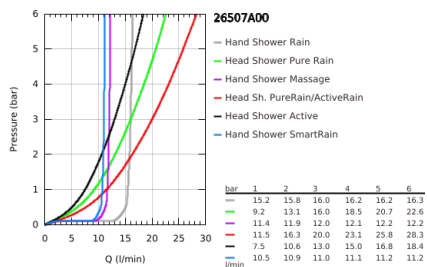

26 507 A00 EUPHORIA SMARTCONTROL SYSTEM 310 SHOWER SYSTEM WITH THERMOSTAT FOR WALL MOUNTING

PRODUCT DESCRIPTION

- Colour: hard graphite
- consisting of:
 - horizontal 450 mm shower arm
 - upper bracket adjustable for minimal adaption to existing drilling holes
 - exposed SmartControl thermostat
- allows change between:
 - head shower Rainshower SmartActive 310
 - spray patterns: GROHE PureRain, ActiveRain
 - maximum flow rate (at 3 bar): 20 l/min
 - hand shower Euphoria 110 Massage, spray plate white
 - spray patterns: Rain, SmartRain, Massage
 - maximum flow rate (at 3 bar): 16 l/min
 - adjustable in height with gliding element
 - shower hose Silverflex 1750 mm 1/2" x 1/2" (28 388)
 - GROHE DreamSpray - perfect spray pattern
 - GROHE LongLife finish
 - GROHE CoolTouch - no risk of scalding
 - GROHE TurboStat - compact cartridge with wax thermoelement
 - GROHE ProGrip - with knurl structure
 - GROHE SafeStop at 38°C
 - GROHE SafeStop Plus - optional temperature limiter at 43°C included
 - GROHE SmartControl - control the shower with intuitive push/turn button
 - integrated GROHE EasyReach shower tray
 - GROHE SpeedClean - effortless limescale removal
 - Inner WaterGuide - inner insulation for surface protection
 - TwistStop - to prevent hose from twisting
 - suitable for instantaneous heaters from 18 kW/h
 - minimum flow rate 5 l/min

26 507 A00 EUPHORIA SMARTCONTROL SYSTEM 310 SHOWER SYSTEM WITH THERMOSTAT FOR WALL MOUNTING

SPARE PARTS

- 1: Thermostatic compact cartridge 1/2" (Spare part-nr. 47439000)
 - 2: Cartridge (Spare part-nr. 48297000)
 - 3: Non-return valve (Spare part-nr. 49069000)
 - 4: Non-return valve (Spare part-nr. 08565000)
 - 5: Glide element (Spare part-nr. 48177A00)
 - 6: Dirt strainer (Spare part-nr. 0700200M)
 - 7: Shower rail holder (Spare part-nr. 48279A00)
 - 9: GROHE TurboStat cartridge 1/2" (Spare part-nr. 47175000)*
 - 10: Socket spanner (Spare part-nr. 49059000)*
- * Optional accessories