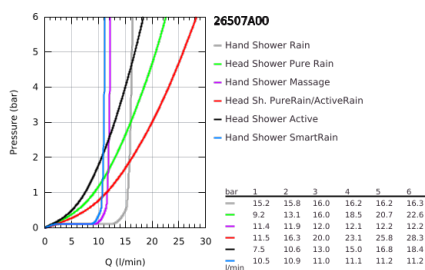

### PRODUCT DESCRIPTION

- Colour: hard graphite
- consisting of:
  - horizontal 450 mm shower arm
  - upper bracket adjustable for minimal adaption to existing drilling holes
  - exposed SmartControl thermostat
- allows change between:
  - head shower Rainshower SmartActive 310
  - spray patterns: GROHE PureRain, ActiveRain
  - maximum flow rate (at 3 bar): 20 l/min
  - hand shower Euphoria 110 Massage, spray plate white
  - spray patterns: Rain, SmartRain, Massage
  - maximum flow rate (at 3 bar): 16 l/min
  - adjustable in height with gliding element
  - shower hose Silverflex 1750 mm 1/2" x 1/2" (28 388)
  - GROHE DreamSpray - perfect spray pattern
  - GROHE LongLife finish
  - GROHE CoolTouch - no risk of scalding
  - GROHE TurboStat - compact cartridge with wax thermoelement
  - GROHE ProGrip - with knurled structure
  - GROHE SafeStop at 38°C
  - GROHE SafeStop Plus - optional temperature limiter at 43°C included
  - GROHE SmartControl - control the shower with intuitive push/turn button
  - integrated GROHE EasyReach shower tray
  - GROHE SpeedClean - effortless limescale removal
  - Inner WaterGuide - inner insulation for surface protection
  - TwistStop - to prevent hose from twisting
  - suitable for instantaneous heaters from 18 kW/h
  - minimum flow rate 5 l/min