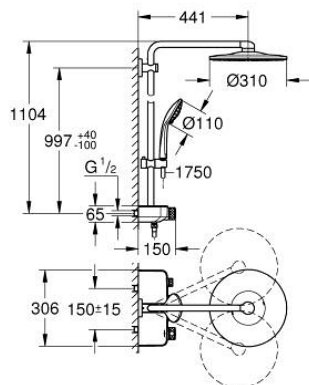

## 26 507 A00 EUPHORIA SMARTCONTROL SYSTEM 310 SHOWER SYSTEM WITH THERMOSTAT FOR WALL MOUNTING

### PRODUCT DESCRIPTION

- Tyc: hard graphite
- consisting of:
  - horizontal 450 mm shower arm
  - upper bracket adjustable for minimal adaption to existing drilling holes
  - exposed SmartControl thermostat
- allows change between:
  - head shower Rainshower SmartActive 310
  - spray patterns: GROHE PureRain, ActiveRain
  - maximum flow rate (at 3 bar): 20 l/min
  - hand shower Euphoria 110 Massage, spray plate white
  - spray patterns: Rain, SmartRain, Massage
  - maximum flow rate (at 3 bar): 16 l/min
  - adjustable in height with gliding element
  - shower hose Silverflex 1750 mm 1/2" x 1/2" (28 388)
  - GROHE DreamSpray - perfect spray pattern
  - GROHE LongLife finish
  - GROHE CoolTouch - no risk of scalding
  - GROHE TurboStat - compact cartridge with wax thermoelement
  - GROHE ProGrip - with knurled structure
  - GROHE SafeStop at 38°C
  - GROHE SafeStop Plus - optional temperature limiter at 43°C included
  - GROHE SmartControl - control the shower with intuitive push/turn button
  - integrated GROHE EasyReach shower tray
  - GROHE SpeedClean - effortless limescale removal
  - Inner WaterGuide - inner insulation for surface protection
  - TwistStop - to prevent hose from twisting
  - suitable for instantaneous heaters from 18 kW/h
  - minimum flow rate 5 l/min

### SPARE PARTS

- 1: Thermostatic compact cartridge 1/2" (Spare part-nr. 47439000)
- 2: Cartridge (Spare part-nr. 48297000)
- 3: Non-return valve (Spare part-nr. 49069000)
- 4: Non-return valve (Spare part-nr. 08565000)
- 5: Glide element (Spare part-nr. 48177A00)
- 6: Dirt strainer (Spare part-nr. 0700200M)
- 7: Shower rail holder (Spare part-nr. 48279A00)
- 9: GROHE TurboStat cartridge 1/2" (Spare part-nr. 47175000)\*
- 10: Socket spanner (Spare part-nr. 49059000)\*