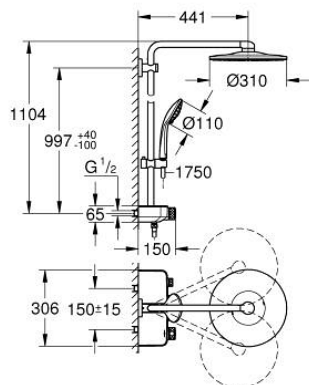

## 26 507 A00 EUPHORIA SMARTCONTROL SYSTEM 310 SHOWER SYSTEM WITH THERMOSTAT FOR WALL MOUNTING

### PRODUCT DESCRIPTION

- Tyc: hard graphite
- consisting of:
  - horizontal 450 mm shower arm
  - upper bracket adjustable for minimal adaption to existing drilling holes
  - exposed SmartControl thermostat
- allows change between:
  - head shower Rainshower SmartActive 310
  - spray patterns: GROHE PureRain, ActiveRain
  - maximum flow rate (at 3 bar): 20 l/min
  - hand shower Euphoria 110 Massage, spray plate white
  - spray patterns: Rain, SmartRain, Massage
  - maximum flow rate (at 3 bar): 16 l/min
  - adjustable in height with gliding element
  - shower hose Silverflex 1750 mm 1/2" x 1/2" (28 388)
- GROHE DreamSpray - perfect spray pattern
- GROHE LongLife finish
- GROHE CoolTouch - no risk of scalding
- GROHE TurboStat - compact cartridge with wax thermoelement
- GROHE ProGrip - with knurl structure
- GROHE SafeStop at 38°C
- GROHE SafeStop Plus - optional temperature limiter at 43°C included
- GROHE SmartControl - control the shower with intuitive push/turn button
- integrated GROHE EasyReach shower tray
- GROHE SpeedClean - effortless limescale removal
- Inner WaterGuide - inner insulation for surface protection
- TwistStop - to prevent hose from twisting
- suitable for instantaneous heaters from 18 kW/h
- minimum flow rate 5 l/min

### SPARE PARTS

- 1: Thermostatic compact cartridge 1/2" (Spare part-nr. 47439000)
- 2: Cartridge (Spare part-nr. 48297000)
- 3: Non-return valve (Spare part-nr. 49069000)
- 4: Non-return valve (Spare part-nr. 08565000)
- 5: Glide element (Spare part-nr. 48177A00)
- 6: Dirt strainer (Spare part-nr. 0700200M)
- 7: Shower rail holder (Spare part-nr. 48279A00)
- 9: GROHE TurboStat cartridge 1/2" (Spare part-nr. 47175000)\*
- 10: Socket spanner (Spare part-nr. 49059000)\*