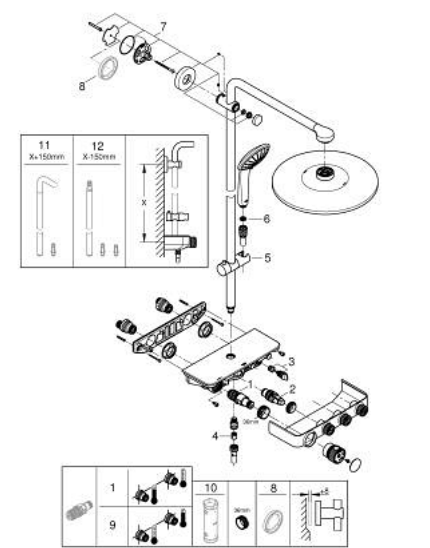

## 26 507 A00 EUPHORIA SMARTCONTROL SYSTEM 310 SHOWER SYSTEM WITH THERMOSTAT FOR WALL MOUNTING

### PRODUCT DESCRIPTION

- Tyc: hard graphite
- consisting of:
  - horizontal 450 mm shower arm
  - upper bracket adjustable for minimal adaption to existing drilling holes
  - exposed SmartControl thermostat
- allows change between:
  - head shower Rainshower SmartActive 310
  - spray patterns: GROHE PureRain, ActiveRain
  - maximum flow rate (at 3 bar): 20 l/min
  - hand shower Euphoria 110 Massage, spray plate white
  - spray patterns: Rain, SmartRain, Massage
  - maximum flow rate (at 3 bar): 16 l/min
  - adjustable in height with gliding element
  - shower hose Silverflex 1750 mm 1/2" x 1/2" (28 388)
- GROHE DreamSpray - perfect spray pattern
- GROHE LongLife finish
- GROHE CoolTouch - no risk of scalding
- GROHE TurboStat - compact cartridge with wax thermoelement
- GROHE ProGrip - with knurl structure
- GROHE SafeStop at 38°C
- GROHE SafeStop Plus - optional temperature limiter at 43°C included
- GROHE SmartControl - control the shower with intuitive push/turn button
- integrated GROHE EasyReach shower tray
- GROHE SpeedClean - effortless limescale removal
- Inner WaterGuide - inner insulation for surface protection
- TwistStop - to prevent hose from twisting
- suitable for instantaneous heaters from 18 kW/h
- minimum flow rate 5 l/min

### SPARE PARTS

- 1: Thermostatic compact cartridge 1/2" (Spare part-nr. 47439000)
- 2: Cartridge (Spare part-nr. 48297000)
- 3: Non-return valve (Spare part-nr. 49069000)
- 4: Non-return valve (Spare part-nr. 08565000)
- 5: Glide element (Spare part-nr. 48177A00)
- 6: Dirt strainer (Spare part-nr. 0700200M)
- 7: Shower rail holder (Spare part-nr. 48279A00)
- 9: GROHE TurboStat cartridge 1/2" (Spare part-nr. 47175000)\*
- 10: Socket spanner (Spare part-nr. 49059000)\*