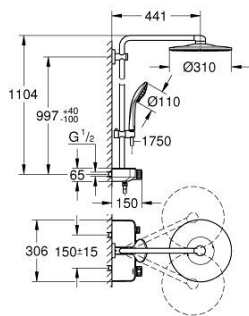

26 507 AL0 EUPHORIA SMARTCONTROL SYSTEM 310 SHOWER SYSTEM WITH THERMOSTAT FOR WALL MOUNTING

PRODUCT DESCRIPTION

- Colour: brushed hard graphite
- consisting of:
 - horizontal 450 mm shower arm
 - upper bracket adjustable for minimal adaption to existing drilling holes
 - exposed SmartControl thermostat
- allows change between:
 - head shower Rainshower SmartActive 310
 - maximum flow rate (at 3 bar): 20 l/min
 - spray patterns: GROHE PureRain, ActiveRain
 - hand shower Euphoria 110 Massage, spray plate white
 - spray patterns: Rain, SmartRain, Massage
 - maximum flow rate (at 3 bar): 16 l/min
 - adjustable in height with gliding element
 - shower hose Silverflex 1750 mm 1/2" x 1/2" (28 388)
 - GROHE DreamSpray - perfect spray pattern
 - GROHE LongLife finish
 - GROHE CoolTouch - no risk of scalding
 - GROHE TurboStat - compact cartridge with wax thermoelement
 - GROHE ProGrip - with knurl structure
 - GROHE SafeStop at 38°C
 - GROHE SafeStop Plus - optional temperature limiter at 43°C included
 - GROHE SmartControl - control the shower with intuitive push/turn button
 - integrated GROHE EasyReach shower tray
 - GROHE SpeedClean - effortless limescale removal
 - Inner WaterGuide - inner insulation for surface protection
 - TwistStop - to prevent hose from twisting
 - suitable for instantaneous heaters from 18 kW/h
 - minimum flow rate 5 l/min