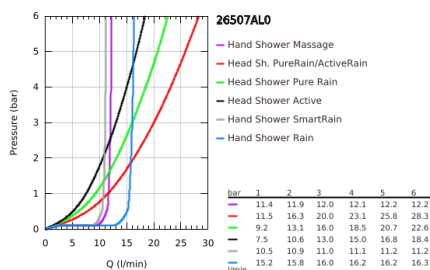

26 507 AL0 EUPHORIA SMARTCONTROL SYSTEM 310 SHOWER SYSTEM WITH THERMOSTAT FOR WALL MOUNTING

PRODUCT DESCRIPTION

- Colour: brushed hard graphite
- consisting of:
 - horizontal 450 mm shower arm
 - upper bracket adjustable for minimal adaption to existing drilling holes
 - exposed SmartControl thermostat
- allows change between:
 - head shower Rainshower SmartActive 310
 - maximum flow rate (at 3 bar): 20 l/min
 - spray patterns: GROHE PureRain, ActiveRain
 - hand shower Euphoria 110 Massage, spray plate white
 - spray patterns: Rain, SmartRain, Massage
 - maximum flow rate (at 3 bar): 16 l/min
 - adjustable in height with gliding element
 - shower hose Silverflex 1750 mm 1/2" x 1/2" (28 388)
 - GROHE DreamSpray - perfect spray pattern
 - GROHE LongLife finish
 - GROHE CoolTouch - no risk of scalding
 - GROHE TurboStat - compact cartridge with wax thermoelement
 - GROHE ProGrip - with knurled structure
 - GROHE SafeStop at 38°C
 - GROHE SafeStop Plus - optional temperature limiter at 43°C included
 - GROHE SmartControl - control the shower with intuitive push/turn button
 - integrated GROHE EasyReach shower tray
 - GROHE SpeedClean - effortless limescale removal
 - Inner WaterGuide - inner insulation for surface protection
 - TwistStop - to prevent hose from twisting
 - suitable for instantaneous heaters from 18 kW/h
 - minimum flow rate 5 l/min