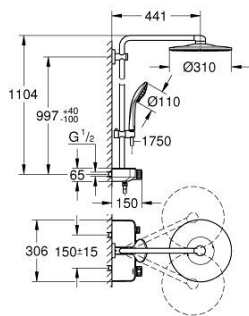

26 507 AL0 EUPHORIA SMARTCONTROL SYSTEM 310 SHOWER SYSTEM WITH THERMOSTAT FOR WALL MOUNTING

PRODUCT DESCRIPTION

- Colour: brushed hard graphite
- consisting of:
 - horizontal 450 mm shower arm
 - upper bracket adjustable for minimal adaption to existing drilling holes
 - exposed SmartControl thermostat
- allows change between:
 - head shower Rainshower SmartActive 310
 - maximum flow rate (at 3 bar): 20 l/min
 - spray patterns: GROHE PureRain, ActiveRain
 - hand shower Euphoria 110 Massage, spray plate white
 - spray patterns: Rain, SmartRain, Massage
 - maximum flow rate (at 3 bar): 16 l/min
 - adjustable in height with gliding element
 - shower hose Silverflex 1750 mm 1/2" x 1/2" (28 388)
 - GROHE DreamSpray - perfect spray pattern
 - GROHE LongLife finish
 - GROHE CoolTouch - no risk of scalding
 - GROHE TurboStat - compact cartridge with wax thermoelement
 - GROHE ProGrip - with knurled structure
 - GROHE SafeStop at 38°C
 - GROHE SafeStop Plus - optional temperature limiter at 43°C included
 - GROHE SmartControl - control the shower with intuitive push/turn button
 - integrated GROHE EasyReach shower tray
 - GROHE SpeedClean - effortless limescale removal
 - Inner WaterGuide - inner insulation for surface protection
 - TwistStop - to prevent hose from twisting
 - suitable for instantaneous heaters from 18 kW/h
 - minimum flow rate 5 l/min