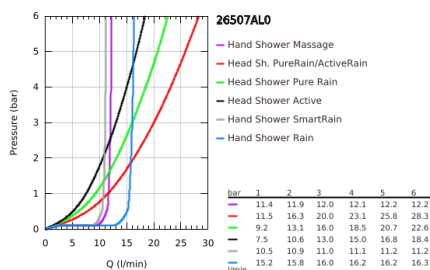

26 507 AL0 EUPHORIA SMARTCONTROL SYSTEM 310 SHOWER SYSTEM WITH THERMOSTAT FOR WALL MOUNTING

PRODUCT DESCRIPTION

- Colour: brushed hard graphite
- consisting of:
 - horizontal 450 mm shower arm
 - upper bracket adjustable for minimal adaption to existing drilling holes
 - exposed SmartControl thermostat
- allows change between:
 - head shower Rainshower SmartActive 310
 - maximum flow rate (at 3 bar): 20 l/min
 - spray patterns: GROHE PureRain, ActiveRain
 - hand shower Euphoria 110 Massage, spray plate white
 - spray patterns: Rain, SmartRain, Massage
 - maximum flow rate (at 3 bar): 16 l/min
 - adjustable in height with gliding element
 - shower hose Silverflex 1750 mm 1/2" x 1/2" (28 388)
 - GROHE DreamSpray - perfect spray pattern
 - GROHE LongLife finish
 - GROHE CoolTouch - no risk of scalding
 - GROHE TurboStat - compact cartridge with wax thermoelement
 - GROHE ProGrip - with knurl structure
 - GROHE SafeStop at 38°C
 - GROHE SafeStop Plus - optional temperature limiter at 43°C included
 - GROHE SmartControl - control the shower with intuitive push/turn button
 - integrated GROHE EasyReach shower tray
 - GROHE SpeedClean - effortless limescale removal
 - Inner WaterGuide - inner insulation for surface protection
 - TwistStop - to prevent hose from twisting
 - suitable for instantaneous heaters from 18 kW/h
 - minimum flow rate 5 l/min