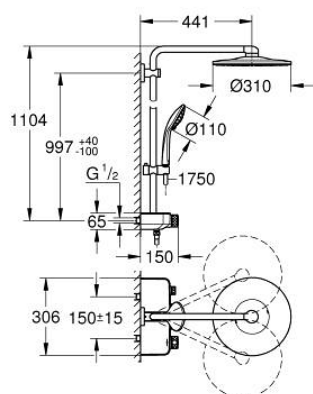

## 26 507 AL0 EUPHORIA SMARTCONTROL SYSTEM 310 SHOWER SYSTEM WITH THERMOSTAT FOR WALL MOUNTING

### PRODUCT DESCRIPTION

- Tyc: brushed hard graphite
- consisting of:
  - horizontal 450 mm shower arm
  - upper bracket adjustable for minimal adaption to existing drilling holes
  - exposed SmartControl thermostat
- allows change between:
  - head shower Rainshower SmartActive 310
  - maximum flow rate (at 3 bar): 20 l/min
  - spray patterns: GROHE PureRain, ActiveRain
  - hand shower Euphoria 110 Massage, spray plate white
  - spray patterns: Rain, SmartRain, Massage
  - maximum flow rate (at 3 bar): 16 l/min
  - adjustable in height with gliding element
  - shower hose Silverflex 1750 mm 1/2" x 1/2" (28 388)
- GROHE DreamSpray - perfect spray pattern
- GROHE LongLife finish
- GROHE CoolTouch - no risk of scalding
- GROHE TurboStat - compact cartridge with wax thermoelement
- GROHE ProGrip - with knurled structure
- GROHE SafeStop at 38°C
- GROHE SafeStop Plus - optional temperature limiter at 43°C included
- GROHE SmartControl - control the shower with intuitive push/turn button
- integrated GROHE EasyReach shower tray
- GROHE SpeedClean - effortless limescale removal
- Inner WaterGuide - inner insulation for surface protection
- TwistStop - to prevent hose from twisting
- suitable for instantaneous heaters from 18 kW/h
- minimum flow rate 5 l/min