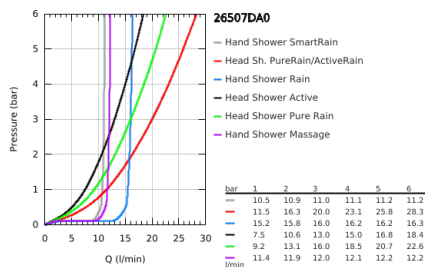

## 26 507 DA0 EUPHORIA SMARTCONTROL SYSTEM 310 SHOWER SYSTEM WITH THERMOSTAT FOR WALL MOUNTING

### PRODUCT DESCRIPTION

- Colour: warm sunset
- consisting of:
  - horizontal 450 mm shower arm
  - upper bracket adjustable for minimal adaption to existing drilling holes
  - exposed SmartControl thermostat
- allows change between:
  - head shower Rainshower SmartActive 310
  - spray patterns: GROHE PureRain, ActiveRain
  - maximum flow rate (at 3 bar): 20 l/min
  - hand shower Euphoria 110 Massage, spray plate white
  - spray patterns: Rain, SmartRain, Massage
  - maximum flow rate (at 3 bar): 16 l/min
  - adjustable in height with gliding element
  - shower hose Silverflex 1750 mm 1/2" x 1/2" (28 388)
  - GROHE DreamSpray - perfect spray pattern
  - GROHE LongLife finish
  - GROHE CoolTouch - no risk of scalding
  - GROHE TurboStat - compact cartridge with wax thermoelement
  - GROHE ProGrip - with knurl structure
  - GROHE SafeStop at 38°C
  - GROHE SafeStop Plus - optional temperature limiter at 43°C included
  - GROHE SmartControl - control the shower with intuitive push/turn button
  - integrated GROHE EasyReach shower tray
  - GROHE SpeedClean - effortless limescale removal
  - Inner WaterGuide - inner insulation for surface protection
  - TwistStop - to prevent hose from twisting
  - suitable for instantaneous heaters from 18 kW/h
  - minimum flow rate 5 l/min