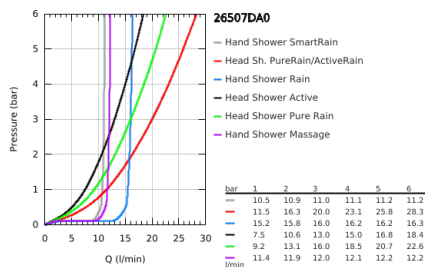

## 26 507 DA0 EUPHORIA SMARTCONTROL SYSTEM 310 SHOWER SYSTEM WITH THERMOSTAT FOR WALL MOUNTING

### PRODUCT DESCRIPTION

- Colour: warm sunset
- consisting of:
  - horizontal 450 mm shower arm
  - upper bracket adjustable for minimal adaption to existing drilling holes
  - exposed SmartControl thermostat
- allows change between:
  - head shower Rainshower SmartActive 310
  - spray patterns: GROHE PureRain, ActiveRain
  - maximum flow rate (at 3 bar): 20 l/min
  - hand shower Euphoria 110 Massage, spray plate white
  - spray patterns: Rain, SmartRain, Massage
  - maximum flow rate (at 3 bar): 16 l/min
  - adjustable in height with gliding element
  - shower hose Silverflex 1750 mm 1/2" x 1/2" (28 388)
  - GROHE DreamSpray - perfect spray pattern
  - GROHE LongLife finish
  - GROHE CoolTouch - no risk of scalding
  - GROHE TurboStat - compact cartridge with wax thermoelement
  - GROHE ProGrip - with knurled structure
  - GROHE SafeStop at 38°C
  - GROHE SafeStop Plus - optional temperature limiter at 43°C included
  - GROHE SmartControl - control the shower with intuitive push/turn button
  - integrated GROHE EasyReach shower tray
  - GROHE SpeedClean - effortless limescale removal
  - Inner WaterGuide - inner insulation for surface protection
  - TwistStop - to prevent hose from twisting
  - suitable for instantaneous heaters from 18 kW/h
  - minimum flow rate 5 l/min