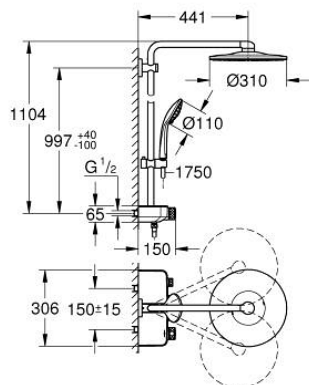

26 507 DA0 EUPHORIA SMARTCONTROL SYSTEM 310 SHOWER SYSTEM WITH THERMOSTAT FOR WALL MOUNTING

PRODUCT DESCRIPTION

- Tyc: warm sunset
- consisting of:
 - horizontal 450 mm shower arm
 - upper bracket adjustable for minimal adaption to existing drilling holes
 - exposed SmartControl thermostat
- allows change between:
 - head shower Rainshower SmartActive 310
 - spray patterns: GROHE PureRain, ActiveRain
 - maximum flow rate (at 3 bar): 20 l/min
 - hand shower Euphoria 110 Massage, spray plate white
 - spray patterns: Rain, SmartRain, Massage
 - maximum flow rate (at 3 bar): 16 l/min
 - adjustable in height with gliding element
 - shower hose Silverflex 1750 mm 1/2" x 1/2" (28 388)
- GROHE DreamSpray - perfect spray pattern
- GROHE LongLife finish
- GROHE CoolTouch - no risk of scalding
- GROHE TurboStat - compact cartridge with wax thermoelement
- GROHE ProGrip - with knurl structure
- GROHE SafeStop at 38°C
- GROHE SafeStop Plus - optional temperature limiter at 43°C included
- GROHE SmartControl - control the shower with intuitive push/turn button
- integrated GROHE EasyReach shower tray
- GROHE SpeedClean - effortless limescale removal
- Inner WaterGuide - inner insulation for surface protection
- TwistStop - to prevent hose from twisting
- suitable for instantaneous heaters from 18 kW/h
- minimum flow rate 5 l/min