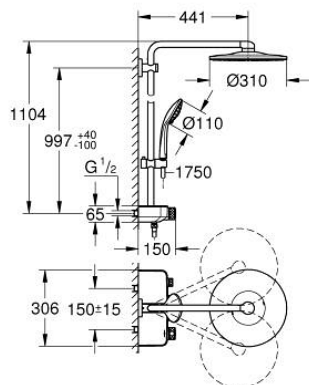

26 507 DA0 EUPHORIA SMARTCONTROL SYSTEM 310 SHOWER SYSTEM WITH THERMOSTAT FOR WALL MOUNTING

PRODUCT DESCRIPTION

- Tyc: warm sunset
- consisting of:
 - horizontal 450 mm shower arm
 - upper bracket adjustable for minimal adaption to existing drilling holes
 - exposed SmartControl thermostat
- allows change between:
 - head shower Rainshower SmartActive 310
 - spray patterns: GROHE PureRain, ActiveRain
 - maximum flow rate (at 3 bar): 20 l/min
 - hand shower Euphoria 110 Massage, spray plate white
 - spray patterns: Rain, SmartRain, Massage
 - maximum flow rate (at 3 bar): 16 l/min
 - adjustable in height with gliding element
 - shower hose Silverflex 1750 mm 1/2" x 1/2" (28 388)
- GROHE DreamSpray - perfect spray pattern
- GROHE LongLife finish
- GROHE CoolTouch - no risk of scalding
- GROHE TurboStat - compact cartridge with wax thermoelement
- GROHE ProGrip - with knurled structure
- GROHE SafeStop at 38°C
- GROHE SafeStop Plus - optional temperature limiter at 43°C included
- GROHE SmartControl - control the shower with intuitive push/turn button
- integrated GROHE EasyReach shower tray
- GROHE SpeedClean - effortless limescale removal
- Inner WaterGuide - inner insulation for surface protection
- TwistStop - to prevent hose from twisting
- suitable for instantaneous heaters from 18 kW/h
- minimum flow rate 5 l/min