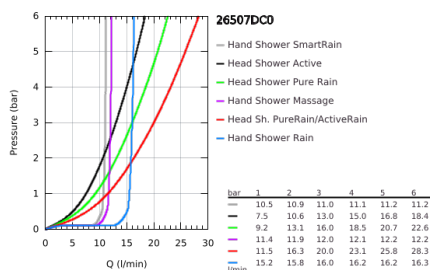

## 26 507 DC0 EUPHORIA SMARTCONTROL SYSTEM 310 SHOWER SYSTEM WITH THERMOSTAT FOR WALL MOUNTING

### PRODUCT DESCRIPTION

- Colour: supersteel
- consisting of:
  - horizontal 450 mm shower arm
  - upper bracket adjustable for minimal adaption to existing drilling holes
  - exposed SmartControl thermostat
- allows change between:
  - head shower Rainshower SmartActive 310
  - spray patterns: GROHE PureRain, ActiveRain
  - maximum flow rate (at 3 bar): 20 l/min
  - hand shower Euphoria 110 Massage, spray plate white
  - spray patterns: Rain, SmartRain, Massage
  - maximum flow rate (at 3 bar): 16 l/min
  - adjustable in height with gliding element
  - shower hose Silverflex 1750 mm 1/2" x 1/2" (28 388)
  - GROHE DreamSpray - perfect spray pattern
  - GROHE LongLife finish
  - GROHE CoolTouch - no risk of scalding
  - GROHE TurboStat - compact cartridge with wax thermoelement
  - GROHE ProGrip - with knurled structure
  - GROHE SafeStop at 38°C
  - GROHE SafeStop Plus - optional temperature limiter at 43°C included
  - GROHE SmartControl - control the shower with intuitive push/turn button
  - integrated GROHE EasyReach shower tray
  - GROHE SpeedClean - effortless limescale removal
  - Inner WaterGuide - inner insulation for surface protection
  - TwistStop - to prevent hose from twisting
  - suitable for instantaneous heaters from 18 kW/h
  - minimum flow rate 5 l/min