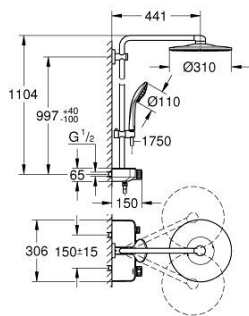

26 507 DC0 EUPHORIA SMARTCONTROL SYSTEM 310 SHOWER SYSTEM WITH THERMOSTAT FOR WALL MOUNTING

PRODUCT DESCRIPTION

- Colour: supersteel
- consisting of:
 - horizontal 450 mm shower arm
 - upper bracket adjustable for minimal adaption to existing drilling holes
 - exposed SmartControl thermostat
- allows change between:
 - head shower Rainshower SmartActive 310
 - spray patterns: GROHE PureRain, ActiveRain
 - maximum flow rate (at 3 bar): 20 l/min
 - hand shower Euphoria 110 Massage, spray plate white
 - spray patterns: Rain, SmartRain, Massage
 - maximum flow rate (at 3 bar): 16 l/min
 - adjustable in height with gliding element
 - shower hose Silverflex 1750 mm 1/2" x 1/2" (28 388)
 - GROHE DreamSpray - perfect spray pattern
 - GROHE LongLife finish
 - GROHE CoolTouch - no risk of scalding
 - GROHE TurboStat - compact cartridge with wax thermoelement
 - GROHE ProGrip - with knurl structure
 - GROHE SafeStop at 38°C
 - GROHE SafeStop Plus - optional temperature limiter at 43°C included
 - GROHE SmartControl - control the shower with intuitive push/turn button
 - integrated GROHE EasyReach shower tray
 - GROHE SpeedClean - effortless limescale removal
 - Inner WaterGuide - inner insulation for surface protection
 - TwistStop - to prevent hose from twisting
 - suitable for instantaneous heaters from 18 kW/h
 - minimum flow rate 5 l/min