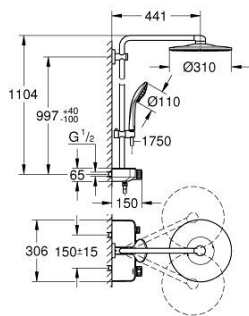

## 26 507 DC0 EUPHORIA SMARTCONTROL SYSTEM 310 SHOWER SYSTEM WITH THERMOSTAT FOR WALL MOUNTING

### PRODUCT DESCRIPTION

- Colour: supersteel
- consisting of:
  - horizontal 450 mm shower arm
  - upper bracket adjustable for minimal adaption to existing drilling holes
  - exposed SmartControl thermostat
- allows change between:
  - head shower Rainshower SmartActive 310
  - spray patterns: GROHE PureRain, ActiveRain
  - maximum flow rate (at 3 bar): 20 l/min
  - hand shower Euphoria 110 Massage, spray plate white
  - spray patterns: Rain, SmartRain, Massage
  - maximum flow rate (at 3 bar): 16 l/min
  - adjustable in height with gliding element
  - shower hose Silverflex 1750 mm 1/2" x 1/2" (28 388)
  - GROHE DreamSpray - perfect spray pattern
  - GROHE LongLife finish
  - GROHE CoolTouch - no risk of scalding
  - GROHE TurboStat - compact cartridge with wax thermoelement
  - GROHE ProGrip - with knurled structure
  - GROHE SafeStop at 38°C
  - GROHE SafeStop Plus - optional temperature limiter at 43°C included
  - GROHE SmartControl - control the shower with intuitive push/turn button
  - integrated GROHE EasyReach shower tray
  - GROHE SpeedClean - effortless limescale removal
  - Inner WaterGuide - inner insulation for surface protection
  - TwistStop - to prevent hose from twisting
  - suitable for instantaneous heaters from 18 kW/h
  - minimum flow rate 5 l/min