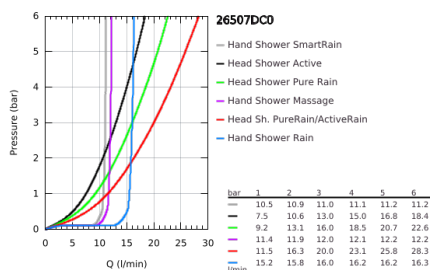

26 507 DC0 EUPHORIA SMARTCONTROL SYSTEM 310 SHOWER SYSTEM WITH THERMOSTAT FOR WALL MOUNTING

PRODUCT DESCRIPTION

- Colour: supersteel
- consisting of:
 - horizontal 450 mm shower arm
 - upper bracket adjustable for minimal adaption to existing drilling holes
 - exposed SmartControl thermostat
- allows change between:
 - head shower Rainshower SmartActive 310
 - spray patterns: GROHE PureRain, ActiveRain
 - maximum flow rate (at 3 bar): 20 l/min
 - hand shower Euphoria 110 Massage, spray plate white
 - spray patterns: Rain, SmartRain, Massage
 - maximum flow rate (at 3 bar): 16 l/min
 - adjustable in height with gliding element
 - shower hose Silverflex 1750 mm 1/2" x 1/2" (28 388)
 - GROHE DreamSpray - perfect spray pattern
 - GROHE LongLife finish
 - GROHE CoolTouch - no risk of scalding
 - GROHE TurboStat - compact cartridge with wax thermoelement
 - GROHE ProGrip - with knurl structure
 - GROHE SafeStop at 38°C
 - GROHE SafeStop Plus - optional temperature limiter at 43°C included
 - GROHE SmartControl - control the shower with intuitive push/turn button
 - integrated GROHE EasyReach shower tray
 - GROHE SpeedClean - effortless limescale removal
 - Inner WaterGuide - inner insulation for surface protection
 - TwistStop - to prevent hose from twisting
 - suitable for instantaneous heaters from 18 kW/h
 - minimum flow rate 5 l/min