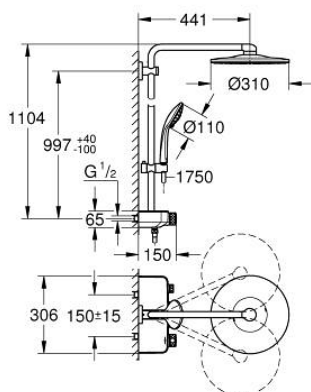

26 507 DC0 EUPHORIA SMARTCONTROL SYSTEM 310 SHOWER SYSTEM WITH THERMOSTAT FOR WALL MOUNTING

PRODUCT DESCRIPTION

- Tyc: supersteel
- consisting of:
 - horizontal 450 mm shower arm
 - upper bracket adjustable for minimal adaption to existing drilling holes
 - exposed SmartControl thermostat
- allows change between:
 - head shower Rainshower SmartActive 310
 - spray patterns: GROHE PureRain, ActiveRain
 - maximum flow rate (at 3 bar): 20 l/min
 - hand shower Euphoria 110 Massage, spray plate white
 - spray patterns: Rain, SmartRain, Massage
 - maximum flow rate (at 3 bar): 16 l/min
 - adjustable in height with gliding element
 - shower hose Silverflex 1750 mm 1/2" x 1/2" (28 388)
- GROHE DreamSpray - perfect spray pattern
- GROHE LongLife finish
- GROHE CoolTouch - no risk of scalding
- GROHE TurboStat - compact cartridge with wax thermoelement
- GROHE ProGrip - with knurl structure
- GROHE SafeStop at 38°C
- GROHE SafeStop Plus - optional temperature limiter at 43°C included
- GROHE SmartControl - control the shower with intuitive push/turn button
- integrated GROHE EasyReach shower tray
- GROHE SpeedClean - effortless limescale removal
- Inner WaterGuide - inner insulation for surface protection
- TwistStop - to prevent hose from twisting
- suitable for instantaneous heaters from 18 kW/h
- minimum flow rate 5 l/min