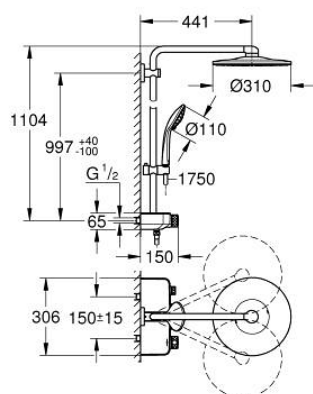

## 26 507 DC0 EUPHORIA SMARTCONTROL SYSTEM 310 SHOWER SYSTEM WITH THERMOSTAT FOR WALL MOUNTING

### PRODUCT DESCRIPTION

- Tyc: supersteel
- consisting of:
  - horizontal 450 mm shower arm
  - upper bracket adjustable for minimal adaption to existing drilling holes
  - exposed SmartControl thermostat
- allows change between:
  - head shower Rainshower SmartActive 310
  - spray patterns: GROHE PureRain, ActiveRain
  - maximum flow rate (at 3 bar): 20 l/min
  - hand shower Euphoria 110 Massage, spray plate white
  - spray patterns: Rain, SmartRain, Massage
  - maximum flow rate (at 3 bar): 16 l/min
  - adjustable in height with gliding element
  - shower hose Silverflex 1750 mm 1/2" x 1/2" (28 388)
- GROHE DreamSpray - perfect spray pattern
- GROHE LongLife finish
- GROHE CoolTouch - no risk of scalding
- GROHE TurboStat - compact cartridge with wax thermoelement
- GROHE ProGrip - with knurled structure
- GROHE SafeStop at 38°C
- GROHE SafeStop Plus - optional temperature limiter at 43°C included
- GROHE SmartControl - control the shower with intuitive push/turn button
- integrated GROHE EasyReach shower tray
- GROHE SpeedClean - effortless limescale removal
- Inner WaterGuide - inner insulation for surface protection
- TwistStop - to prevent hose from twisting
- suitable for instantaneous heaters from 18 kW/h
- minimum flow rate 5 l/min