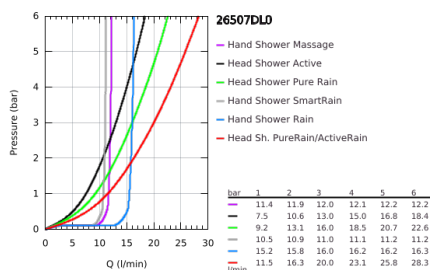

26 507 DL0 EUPHORIA SMARTCONTROL SYSTEM 310 SHOWER SYSTEM WITH THERMOSTAT FOR WALL MOUNTING

PRODUCT DESCRIPTION

- Colour: brushed warm sunset
- consisting of:
 - horizontal 450 mm shower arm
 - upper bracket adjustable for minimal adaption to existing drilling holes
 - exposed SmartControl thermostat
- allows change between:
 - head shower Rainshower SmartActive 310
 - spray patterns: GROHE PureRain, ActiveRain
 - maximum flow rate (at 3 bar): 20 l/min
 - hand shower Euphoria 110 Massage, spray plate white
 - spray patterns: Rain, SmartRain, Massage
 - maximum flow rate (at 3 bar): 16 l/min
 - adjustable in height with gliding element
 - shower hose Silverflex 1750 mm 1/2" x 1/2" (28 388)
 - GROHE DreamSpray - perfect spray pattern
 - GROHE LongLife finish
 - GROHE CoolTouch - no risk of scalding
 - GROHE TurboStat - compact cartridge with wax thermoelement
 - GROHE ProGrip - with knurl structure
 - GROHE SafeStop at 38°C
 - GROHE SafeStop Plus - optional temperature limiter at 43°C included
 - GROHE SmartControl - control the shower with intuitive push/turn button
 - integrated GROHE EasyReach shower tray
 - GROHE SpeedClean - effortless limescale removal
 - Inner WaterGuide - inner insulation for surface protection
 - TwistStop - to prevent hose from twisting
 - suitable for instantaneous heaters from 18 kW/h
 - minimum flow rate 5 l/min

26 507 DL0 EUPHORIA SMARTCONTROL SYSTEM 310 SHOWER SYSTEM WITH THERMOSTAT FOR WALL MOUNTING

SPARE PARTS

- 1: Thermostatic compact cartridge 1/2" (Spare part-nr. 47439000)
- 2: Cartridge (Spare part-nr. 48297000)
- 3: Non-return valve (Spare part-nr. 49069000)
- 4: Non-return valve (Spare part-nr. 08565000)
- 5: Glide element (Spare part-nr. 48177DL0)
- 6: Dirt strainer (Spare part-nr. 0700200M)
- 7: Shower rail holder (Spare part-nr. 48279DL0)
- 9: GROHE TurboStat cartridge 1/2" (Spare part-nr. 47175000)*
- 10: Socket spanner (Spare part-nr. 49059000)*