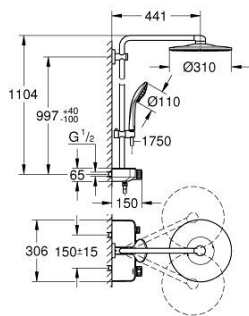

26 507 DL0 EUPHORIA SMARTCONTROL SYSTEM 310 SHOWER SYSTEM WITH THERMOSTAT FOR WALL MOUNTING

PRODUCT DESCRIPTION

- Colour: brushed warm sunset
- consisting of:
 - horizontal 450 mm shower arm
 - upper bracket adjustable for minimal adaption to existing drilling holes
 - exposed SmartControl thermostat
- allows change between:
 - head shower Rainshower SmartActive 310
 - spray patterns: GROHE PureRain, ActiveRain
 - maximum flow rate (at 3 bar): 20 l/min
 - hand shower Euphoria 110 Massage, spray plate white
 - spray patterns: Rain, SmartRain, Massage
 - maximum flow rate (at 3 bar): 16 l/min
 - adjustable in height with gliding element
 - shower hose Silverflex 1750 mm 1/2" x 1/2" (28 388)
 - GROHE DreamSpray - perfect spray pattern
 - GROHE LongLife finish
 - GROHE CoolTouch - no risk of scalding
 - GROHE TurboStat - compact cartridge with wax thermoelement
 - GROHE ProGrip - with knurl structure
 - GROHE SafeStop at 38°C
 - GROHE SafeStop Plus - optional temperature limiter at 43°C included
 - GROHE SmartControl - control the shower with intuitive push/turn button
 - integrated GROHE EasyReach shower tray
 - GROHE SpeedClean - effortless limescale removal
 - Inner WaterGuide - inner insulation for surface protection
 - TwistStop - to prevent hose from twisting
 - suitable for instantaneous heaters from 18 kW/h
 - minimum flow rate 5 l/min

26 507 DL0 EUPHORIA SMARTCONTROL SYSTEM 310 SHOWER SYSTEM WITH THERMOSTAT FOR WALL MOUNTING

SPARE PARTS

- 1: Thermostatic compact cartridge 1/2" (Spare part-nr. 47439000)
- 2: Cartridge (Spare part-nr. 48297000)
- 3: Non-return valve (Spare part-nr. 49069000)
- 4: Non-return valve (Spare part-nr. 08565000)
- 5: Glide element (Spare part-nr. 48177DL0)
- 6: Dirt strainer (Spare part-nr. 0700200M)
- 7: Shower rail holder (Spare part-nr. 48279DL0)
- 9: GROHE TurboStat cartridge 1/2" (Spare part-nr. 47175000)*
- 10: Socket spanner (Spare part-nr. 49059000)*