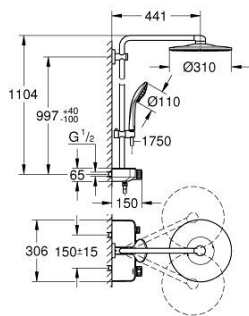

## 26 507 DL0 EUPHORIA SMARTCONTROL SYSTEM 310 SHOWER SYSTEM WITH THERMOSTAT FOR WALL MOUNTING

### PRODUCT DESCRIPTION

- Colour: brushed warm sunset
- consisting of:
  - horizontal 450 mm shower arm
  - upper bracket adjustable for minimal adaption to existing drilling holes
  - exposed SmartControl thermostat
- allows change between:
  - head shower Rainshower SmartActive 310
  - spray patterns: GROHE PureRain, ActiveRain
  - maximum flow rate (at 3 bar): 20 l/min
  - hand shower Euphoria 110 Massage, spray plate white
  - spray patterns: Rain, SmartRain, Massage
  - maximum flow rate (at 3 bar): 16 l/min
  - adjustable in height with gliding element
  - shower hose Silverflex 1750 mm 1/2" x 1/2" (28 388)
  - GROHE DreamSpray - perfect spray pattern
  - GROHE LongLife finish
  - GROHE CoolTouch - no risk of scalding
  - GROHE TurboStat - compact cartridge with wax thermoelement
  - GROHE ProGrip - with knurled structure
  - GROHE SafeStop at 38°C
  - GROHE SafeStop Plus - optional temperature limiter at 43°C included
  - GROHE SmartControl - control the shower with intuitive push/turn button
  - integrated GROHE EasyReach shower tray
  - GROHE SpeedClean - effortless limescale removal
  - Inner WaterGuide - inner insulation for surface protection
  - TwistStop - to prevent hose from twisting
  - suitable for instantaneous heaters from 18 kW/h
  - minimum flow rate 5 l/min

### SPARE PARTS

- 1: Thermostatic compact cartridge 1/2" (Spare part-nr. 47439000)
- 2: Cartridge (Spare part-nr. 48297000)
- 3: Non-return valve (Spare part-nr. 49069000)
- 4: Non-return valve (Spare part-nr. 08565000)
- 5: Glide element (Spare part-nr. 48177DL0)
- 6: Dirt strainer (Spare part-nr. 0700200M)
- 7: Shower rail holder (Spare part-nr. 48279DL0)
- 9: GROHE TurboStat cartridge 1/2" (Spare part-nr. 47175000)\*
- 10: Socket spanner (Spare part-nr. 49059000)\*