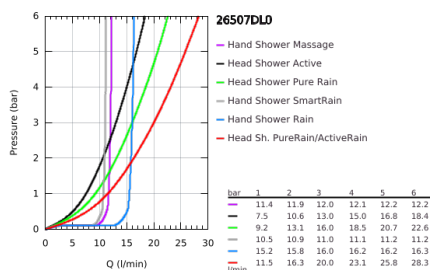

## 26 507 DL0 EUPHORIA SMARTCONTROL SYSTEM 310 SHOWER SYSTEM WITH THERMOSTAT FOR WALL MOUNTING

### PRODUCT DESCRIPTION

- Colour: brushed warm sunset
- consisting of:
  - horizontal 450 mm shower arm
  - upper bracket adjustable for minimal adaption to existing drilling holes
  - exposed SmartControl thermostat
- allows change between:
  - head shower Rainshower SmartActive 310
  - spray patterns: GROHE PureRain, ActiveRain
  - maximum flow rate (at 3 bar): 20 l/min
  - hand shower Euphoria 110 Massage, spray plate white
  - spray patterns: Rain, SmartRain, Massage
  - maximum flow rate (at 3 bar): 16 l/min
  - adjustable in height with gliding element
  - shower hose Silverflex 1750 mm 1/2" x 1/2" (28 388)
  - GROHE DreamSpray - perfect spray pattern
  - GROHE LongLife finish
  - GROHE CoolTouch - no risk of scalding
  - GROHE TurboStat - compact cartridge with wax thermoelement
  - GROHE ProGrip - with knurled structure
  - GROHE SafeStop at 38°C
  - GROHE SafeStop Plus - optional temperature limiter at 43°C included
  - GROHE SmartControl - control the shower with intuitive push/turn button
  - integrated GROHE EasyReach shower tray
  - GROHE SpeedClean - effortless limescale removal
  - Inner WaterGuide - inner insulation for surface protection
  - TwistStop - to prevent hose from twisting
  - suitable for instantaneous heaters from 18 kW/h
  - minimum flow rate 5 l/min