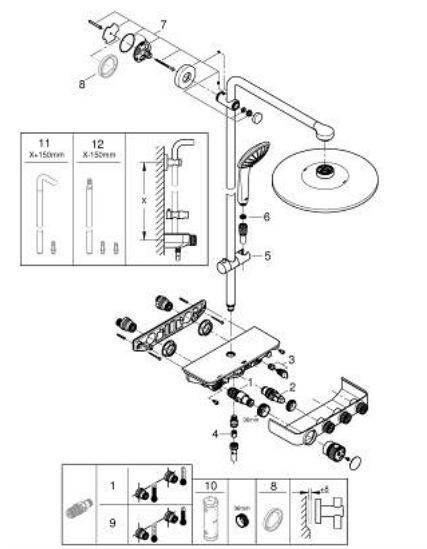

## 26 507 DL0 EUPHORIA SMARTCONTROL SYSTEM 310 SHOWER SYSTEM WITH THERMOSTAT FOR WALL MOUNTING

### PRODUCT DESCRIPTION

- Colour: brushed warm sunset
- consisting of:
  - horizontal 450 mm shower arm
  - upper bracket adjustable for minimal adaption to existing drilling holes
  - exposed SmartControl thermostat
- allows change between:
  - head shower Rainshower SmartActive 310
  - spray patterns: GROHE PureRain, ActiveRain
  - maximum flow rate (at 3 bar): 20 l/min
  - hand shower Euphoria 110 Massage, spray plate white
  - spray patterns: Rain, SmartRain, Massage
  - maximum flow rate (at 3 bar): 16 l/min
  - adjustable in height with gliding element
  - shower hose Silverflex 1750 mm 1/2" x 1/2" (28 388)
  - GROHE DreamSpray - perfect spray pattern
  - GROHE LongLife finish
  - GROHE CoolTouch - no risk of scalding
  - GROHE TurboStat - compact cartridge with wax thermoelement
  - GROHE ProGrip - with knurled structure
  - GROHE SafeStop at 38°C
  - GROHE SafeStop Plus - optional temperature limiter at 43°C included
  - GROHE SmartControl - control the shower with intuitive push/turn button
  - integrated GROHE EasyReach shower tray
  - GROHE SpeedClean - effortless limescale removal
  - Inner WaterGuide - inner insulation for surface protection
  - TwistStop - to prevent hose from twisting
  - suitable for instantaneous heaters from 18 kW/h
  - minimum flow rate 5 l/min

### SPARE PARTS

- 1: Thermostatic compact cartridge 1/2" (Spare part-nr. 47439000)
- 2: Cartridge (Spare part-nr. 48297000)
- 3: Non-return valve (Spare part-nr. 49069000)
- 4: Non-return valve (Spare part-nr. 08565000)
- 5: Glide element (Spare part-nr. 48177DL0)
- 6: Dirt strainer (Spare part-nr. 0700200M)
- 7: Shower rail holder (Spare part-nr. 48279DL0)
- 9: GROHE TurboStat cartridge 1/2" (Spare part-nr. 47175000)\*
- 10: Socket spanner (Spare part-nr. 49059000)\*