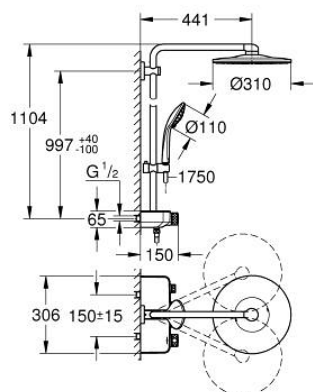

## 26 507 DL0 EUPHORIA SMARTCONTROL SYSTEM 310 SHOWER SYSTEM WITH THERMOSTAT FOR WALL MOUNTING

### PRODUCT DESCRIPTION

- Tyc: brushed warm sunset
- consisting of:
  - horizontal 450 mm shower arm
  - upper bracket adjustable for minimal adaption to existing drilling holes
  - exposed SmartControl thermostat
- allows change between:
  - head shower Rainshower SmartActive 310
  - spray patterns: GROHE PureRain, ActiveRain
  - maximum flow rate (at 3 bar): 20 l/min
  - hand shower Euphoria 110 Massage, spray plate white
  - spray patterns: Rain, SmartRain, Massage
  - maximum flow rate (at 3 bar): 16 l/min
  - adjustable in height with gliding element
  - shower hose Silverflex 1750 mm 1/2" x 1/2" (28 388)
- GROHE DreamSpray - perfect spray pattern
- GROHE LongLife finish
- GROHE CoolTouch - no risk of scalding
- GROHE TurboStat - compact cartridge with wax thermoelement
- GROHE ProGrip - with knurled structure
- GROHE SafeStop at 38°C
- GROHE SafeStop Plus - optional temperature limiter at 43°C included
- GROHE SmartControl - control the shower with intuitive push/turn button
- integrated GROHE EasyReach shower tray
- GROHE SpeedClean - effortless limescale removal
- Inner WaterGuide - inner insulation for surface protection
- TwistStop - to prevent hose from twisting
- suitable for instantaneous heaters from 18 kW/h
- minimum flow rate 5 l/min

### SPARE PARTS

- 1: Thermostatic compact cartridge 1/2" (Spare part-nr. 47439000)
- 2: Cartridge (Spare part-nr. 48297000)
- 3: Non-return valve (Spare part-nr. 49069000)
- 4: Non-return valve (Spare part-nr. 08565000)
- 5: Glide element (Spare part-nr. 48177DL0)
- 6: Dirt strainer (Spare part-nr. 0700200M)
- 7: Shower rail holder (Spare part-nr. 48279DL0)
- 9: GROHE TurboStat cartridge 1/2" (Spare part-nr. 47175000)\*
- 10: Socket spanner (Spare part-nr. 49059000)\*