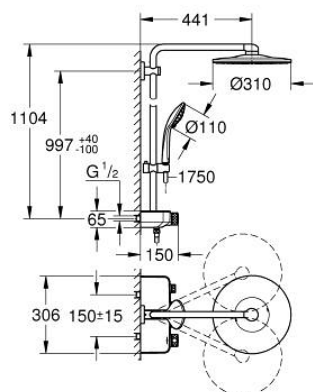

26 507 DL0 EUPHORIA SMARTCONTROL SYSTEM 310 SHOWER SYSTEM WITH THERMOSTAT FOR WALL MOUNTING

PRODUCT DESCRIPTION

- Tyc: brushed warm sunset
- consisting of:
 - horizontal 450 mm shower arm
 - upper bracket adjustable for minimal adaption to existing drilling holes
 - exposed SmartControl thermostat
- allows change between:
 - head shower Rainshower SmartActive 310
 - spray patterns: GROHE PureRain, ActiveRain
 - maximum flow rate (at 3 bar): 20 l/min
 - hand shower Euphoria 110 Massage, spray plate white
 - spray patterns: Rain, SmartRain, Massage
 - maximum flow rate (at 3 bar): 16 l/min
 - adjustable in height with gliding element
 - shower hose Silverflex 1750 mm 1/2" x 1/2" (28 388)
- GROHE DreamSpray - perfect spray pattern
- GROHE LongLife finish
- GROHE CoolTouch - no risk of scalding
- GROHE TurboStat - compact cartridge with wax thermoelement
- GROHE ProGrip - with knurl structure
- GROHE SafeStop at 38°C
- GROHE SafeStop Plus - optional temperature limiter at 43°C included
- GROHE SmartControl - control the shower with intuitive push/turn button
- integrated GROHE EasyReach shower tray
- GROHE SpeedClean - effortless limescale removal
- Inner WaterGuide - inner insulation for surface protection
- TwistStop - to prevent hose from twisting
- suitable for instantaneous heaters from 18 kW/h
- minimum flow rate 5 l/min

26 507 DL0 EUPHORIA SMARTCONTROL SYSTEM 310 SHOWER SYSTEM WITH THERMOSTAT FOR WALL MOUNTING

SPARE PARTS

- 1: Thermostatic compact cartridge 1/2" (Spare part-nr. 47439000)
- 2: Cartridge (Spare part-nr. 48297000)
- 3: Non-return valve (Spare part-nr. 49069000)
- 4: Non-return valve (Spare part-nr. 08565000)
- 5: Glide element (Spare part-nr. 48177DL0)
- 6: Dirt strainer (Spare part-nr. 0700200M)
- 7: Shower rail holder (Spare part-nr. 48279DL0)
- 9: GROHE TurboStat cartridge 1/2" (Spare part-nr. 47175000)*
- 10: Socket spanner (Spare part-nr. 49059000)*