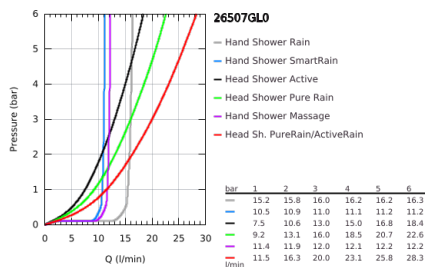

## 26 507 GL0 EUPHORIA SMARTCONTROL SYSTEM 310 SHOWER SYSTEM WITH THERMOSTAT FOR WALL MOUNTING

### PRODUCT DESCRIPTION

- Colour: cool sunrise
- consisting of:
  - horizontal 450 mm shower arm
  - upper bracket adjustable for minimal adaption to existing drilling holes
  - exposed SmartControl thermostat
- allows change between:
  - head shower Rainshower SmartActive 310
  - spray patterns: GROHE PureRain, ActiveRain
  - maximum flow rate (at 3 bar): 20 l/min
  - hand shower Euphoria 110 Massage, spray plate white
  - spray patterns: Rain, SmartRain, Massage
  - maximum flow rate (at 3 bar): 16 l/min
  - adjustable in height with gliding element
  - shower hose Silverflex 1750 mm 1/2" x 1/2" (28 388)
  - GROHE DreamSpray - perfect spray pattern
  - GROHE LongLife finish
  - GROHE CoolTouch - no risk of scalding
  - GROHE TurboStat - compact cartridge with wax thermoelement
  - GROHE ProGrip - with knurl structure
  - GROHE SafeStop at 38°C
  - GROHE SafeStop Plus - optional temperature limiter at 43°C included
  - GROHE SmartControl - control the shower with intuitive push/turn button
  - integrated GROHE EasyReach shower tray
  - GROHE SpeedClean - effortless limescale removal
  - Inner WaterGuide - inner insulation for surface protection
  - TwistStop - to prevent hose from twisting
  - suitable for instantaneous heaters from 18 kW/h
  - minimum flow rate 5 l/min