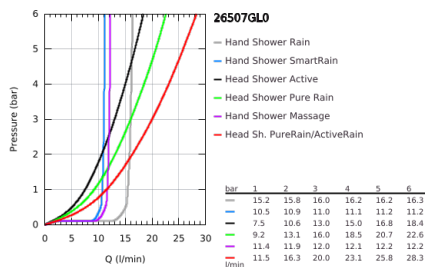

26 507 GL0 EUPHORIA SMARTCONTROL SYSTEM 310 SHOWER SYSTEM WITH THERMOSTAT FOR WALL MOUNTING

PRODUCT DESCRIPTION

- Colour: cool sunrise
- consisting of:
 - horizontal 450 mm shower arm
 - upper bracket adjustable for minimal adaption to existing drilling holes
 - exposed SmartControl thermostat
- allows change between:
 - head shower Rainshower SmartActive 310
 - spray patterns: GROHE PureRain, ActiveRain
 - maximum flow rate (at 3 bar): 20 l/min
 - hand shower Euphoria 110 Massage, spray plate white
 - spray patterns: Rain, SmartRain, Massage
 - maximum flow rate (at 3 bar): 16 l/min
 - adjustable in height with gliding element
 - shower hose Silverflex 1750 mm 1/2" x 1/2" (28 388)
 - GROHE DreamSpray - perfect spray pattern
 - GROHE LongLife finish
 - GROHE CoolTouch - no risk of scalding
 - GROHE TurboStat - compact cartridge with wax thermoelement
 - GROHE ProGrip - with knurled structure
 - GROHE SafeStop at 38°C
 - GROHE SafeStop Plus - optional temperature limiter at 43°C included
 - GROHE SmartControl - control the shower with intuitive push/turn button
 - integrated GROHE EasyReach shower tray
 - GROHE SpeedClean - effortless limescale removal
 - Inner WaterGuide - inner insulation for surface protection
 - TwistStop - to prevent hose from twisting
 - suitable for instantaneous heaters from 18 kW/h
 - minimum flow rate 5 l/min

26 507 GL0 EUPHORIA SMARTCONTROL SYSTEM 310 SHOWER SYSTEM WITH THERMOSTAT FOR WALL MOUNTING

SPARE PARTS

- 1: Thermostatic compact cartridge 1/2" (Spare part-nr. 47439000)
- 2: Cartridge (Spare part-nr. 48297000)
- 3: Non-return valve (Spare part-nr. 49069000)
- 4: Non-return valve (Spare part-nr. 08565000)
- 5: Glide element (Spare part-nr. 48177GL0)
- 6: Dirt strainer (Spare part-nr. 0700200M)
- 7: Shower rail holder (Spare part-nr. 48279GL0)
- 9: GROHE TurboStat cartridge 1/2" (Spare part-nr. 47175000)*
- 10: Socket spanner (Spare part-nr. 49059000)*