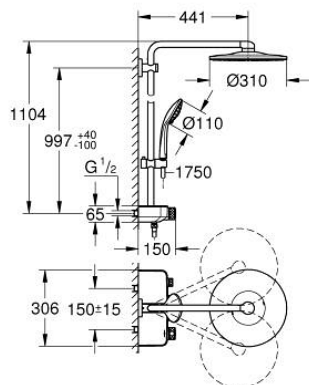

26 507 GL0 EUPHORIA SMARTCONTROL SYSTEM 310 SHOWER SYSTEM WITH THERMOSTAT FOR WALL MOUNTING

PRODUCT DESCRIPTION

- Typ: cool sunrise
- consisting of:
 - horizontal 450 mm shower arm
 - upper bracket adjustable for minimal adaption to existing drilling holes
 - exposed SmartControl thermostat
- allows change between:
 - head shower Rainshower SmartActive 310
 - spray patterns: GROHE PureRain, ActiveRain
 - maximum flow rate (at 3 bar): 20 l/min
 - hand shower Euphoria 110 Massage, spray plate white
 - spray patterns: Rain, SmartRain, Massage
 - maximum flow rate (at 3 bar): 16 l/min
 - adjustable in height with gliding element
 - shower hose Silverflex 1750 mm 1/2" x 1/2" (28 388)
 - GROHE DreamSpray - perfect spray pattern
 - GROHE LongLife finish
 - GROHE CoolTouch - no risk of scalding
 - GROHE TurboStat - compact cartridge with wax thermoelement
 - GROHE ProGrip - with knurled structure
 - GROHE SafeStop at 38°C
 - GROHE SafeStop Plus - optional temperature limiter at 43°C included
 - GROHE SmartControl - control the shower with intuitive push/turn button
 - integrated GROHE EasyReach shower tray
 - GROHE SpeedClean - effortless limescale removal
 - Inner WaterGuide - inner insulation for surface protection
 - TwistStop - to prevent hose from twisting
 - suitable for instantaneous heaters from 18 kW/h
 - minimum flow rate 5 l/min

26 507 GL0 EUPHORIA SMARTCONTROL SYSTEM 310 SHOWER SYSTEM WITH THERMOSTAT FOR WALL MOUNTING

SPARE PARTS

- 1: Thermostatic compact cartridge 1/2" (Spare part-nr. 47439000)
 - 2: Cartridge (Spare part-nr. 48297000)
 - 3: Non-return valve (Spare part-nr. 49069000)
 - 4: Non-return valve (Spare part-nr. 08565000)
 - 5: Glide element (Spare part-nr. 48177GL0)
 - 6: Dirt strainer (Spare part-nr. 0700200M)
 - 7: Shower rail holder (Spare part-nr. 48279GL0)
 - 9: GROHE TurboStat cartridge 1/2" (Spare part-nr. 47175000)*
 - 10: Socket spanner (Spare part-nr. 49059000)*
- * Optional accessories