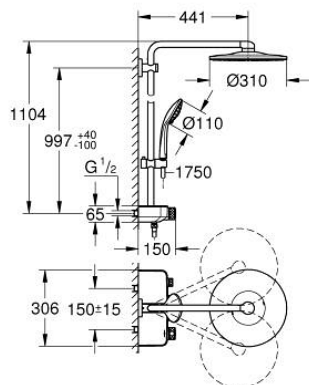

26 507 GL0 EUPHORIA SMARTCONTROL SYSTEM 310 SHOWER SYSTEM WITH THERMOSTAT FOR WALL MOUNTING

PRODUCT DESCRIPTION

- Typ: cool sunrise
- consisting of:
 - horizontal 450 mm shower arm
 - upper bracket adjustable for minimal adaption to existing drilling holes
 - exposed SmartControl thermostat
- allows change between:
 - head shower Rainshower SmartActive 310
 - spray patterns: GROHE PureRain, ActiveRain
 - maximum flow rate (at 3 bar): 20 l/min
 - hand shower Euphoria 110 Massage, spray plate white
 - spray patterns: Rain, SmartRain, Massage
 - maximum flow rate (at 3 bar): 16 l/min
 - adjustable in height with gliding element
 - shower hose Silverflex 1750 mm 1/2" x 1/2" (28 388)
- GROHE DreamSpray - perfect spray pattern
- GROHE LongLife finish
- GROHE CoolTouch - no risk of scalding
- GROHE TurboStat - compact cartridge with wax thermoelement
- GROHE ProGrip - with knurl structure
- GROHE SafeStop at 38°C
- GROHE SafeStop Plus - optional temperature limiter at 43°C included
- GROHE SmartControl - control the shower with intuitive push/turn button
- integrated GROHE EasyReach shower tray
- GROHE SpeedClean - effortless limescale removal
- Inner WaterGuide - inner insulation for surface protection
- TwistStop - to prevent hose from twisting
- suitable for instantaneous heaters from 18 kW/h
- minimum flow rate 5 l/min

26 507 GL0 EUPHORIA SMARTCONTROL SYSTEM 310 SHOWER SYSTEM WITH THERMOSTAT FOR WALL MOUNTING

SPARE PARTS

- 1: Thermostatic compact cartridge 1/2" (Spare part-nr. 47439000)
 - 2: Cartridge (Spare part-nr. 48297000)
 - 3: Non-return valve (Spare part-nr. 49069000)
 - 4: Non-return valve (Spare part-nr. 08565000)
 - 5: Glide element (Spare part-nr. 48177GL0)
 - 6: Dirt strainer (Spare part-nr. 0700200M)
 - 7: Shower rail holder (Spare part-nr. 48279GL0)
 - 9: GROHE TurboStat cartridge 1/2" (Spare part-nr. 47175000)*
 - 10: Socket spanner (Spare part-nr. 49059000)*
- * Optional accessories