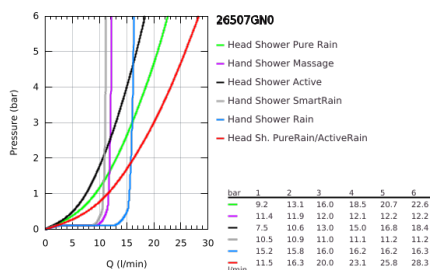

26 507 GN0 EUPHORIA SMARTCONTROL SYSTEM 310 SHOWER SYSTEM WITH THERMOSTAT FOR WALL MOUNTING

PRODUCT DESCRIPTION

- Colour: brushed cool sunrise
- consisting of:
 - horizontal 450 mm shower arm
 - upper bracket adjustable for minimal adaption to existing drilling holes
 - exposed SmartControl thermostat
- allows change between:
 - head shower Rainshower SmartActive 310
 - spray patterns: GROHE PureRain, ActiveRain
 - maximum flow rate (at 3 bar): 20 l/min
 - hand shower Euphoria 110 Massage, spray plate white
 - spray patterns: Rain, SmartRain, Massage
 - maximum flow rate (at 3 bar): 16 l/min
 - adjustable in height with gliding element
 - shower hose Silverflex 1750 mm 1/2" x 1/2" (28 388)
 - GROHE DreamSpray - perfect spray pattern
 - GROHE LongLife finish
 - GROHE CoolTouch - no risk of scalding
 - GROHE TurboStat - compact cartridge with wax thermoelement
 - GROHE ProGrip - with knurl structure
 - GROHE SafeStop at 38°C
 - GROHE SafeStop Plus - optional temperature limiter at 43°C included
 - GROHE SmartControl - control the shower with intuitive push/turn button
 - integrated GROHE EasyReach shower tray
 - GROHE SpeedClean - effortless limescale removal
 - Inner WaterGuide - inner insulation for surface protection
 - TwistStop - to prevent hose from twisting
 - suitable for instantaneous heaters from 18 kW/h
 - minimum flow rate 5 l/min

26 507 GN0 EUPHORIA SMARTCONTROL SYSTEM 310 SHOWER SYSTEM WITH THERMOSTAT FOR WALL MOUNTING

SPARE PARTS

- 1: Thermostatic compact cartridge 1/2" (Spare part-nr. 47439000)
- 2: Cartridge (Spare part-nr. 48297000)
- 3: Non-return valve (Spare part-nr. 49069000)
- 4: Non-return valve (Spare part-nr. 08565000)
- 5: Glide element (Spare part-nr. 48177GN0)
- 6: Dirt strainer (Spare part-nr. 0700200M)
- 7: Shower rail holder (Spare part-nr. 48279GN0)
- 9: GROHE TurboStat cartridge 1/2" (Spare part-nr. 47175000)*
- 10: Socket spanner (Spare part-nr. 49059000)*