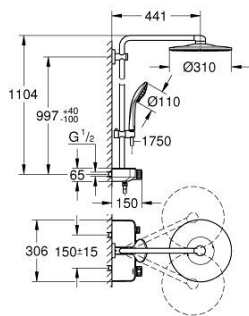

26 507 GN0 EUPHORIA SMARTCONTROL SYSTEM 310 SHOWER SYSTEM WITH THERMOSTAT FOR WALL MOUNTING

PRODUCT DESCRIPTION

- Colour: brushed cool sunrise
- consisting of:
 - horizontal 450 mm shower arm
 - upper bracket adjustable for minimal adaption to existing drilling holes
 - exposed SmartControl thermostat
- allows change between:
 - head shower Rainshower SmartActive 310
 - spray patterns: GROHE PureRain, ActiveRain
 - maximum flow rate (at 3 bar): 20 l/min
 - hand shower Euphoria 110 Massage, spray plate white
 - spray patterns: Rain, SmartRain, Massage
 - maximum flow rate (at 3 bar): 16 l/min
 - adjustable in height with gliding element
 - shower hose Silverflex 1750 mm 1/2" x 1/2" (28 388)
 - GROHE DreamSpray - perfect spray pattern
 - GROHE LongLife finish
 - GROHE CoolTouch - no risk of scalding
 - GROHE TurboStat - compact cartridge with wax thermoelement
 - GROHE ProGrip - with knurl structure
 - GROHE SafeStop at 38°C
 - GROHE SafeStop Plus - optional temperature limiter at 43°C included
 - GROHE SmartControl - control the shower with intuitive push/turn button
 - integrated GROHE EasyReach shower tray
 - GROHE SpeedClean - effortless limescale removal
 - Inner WaterGuide - inner insulation for surface protection
 - TwistStop - to prevent hose from twisting
 - suitable for instantaneous heaters from 18 kW/h
 - minimum flow rate 5 l/min

26 507 GN0 EUPHORIA SMARTCONTROL SYSTEM 310 SHOWER SYSTEM WITH THERMOSTAT FOR WALL MOUNTING

SPARE PARTS

- 1: Thermostatic compact cartridge 1/2" (Spare part-nr. 47439000)
- 2: Cartridge (Spare part-nr. 48297000)
- 3: Non-return valve (Spare part-nr. 49069000)
- 4: Non-return valve (Spare part-nr. 08565000)
- 5: Glide element (Spare part-nr. 48177GN0)
- 6: Dirt strainer (Spare part-nr. 0700200M)
- 7: Shower rail holder (Spare part-nr. 48279GN0)
- 9: GROHE TurboStat cartridge 1/2" (Spare part-nr. 47175000)*
- 10: Socket spanner (Spare part-nr. 49059000)*