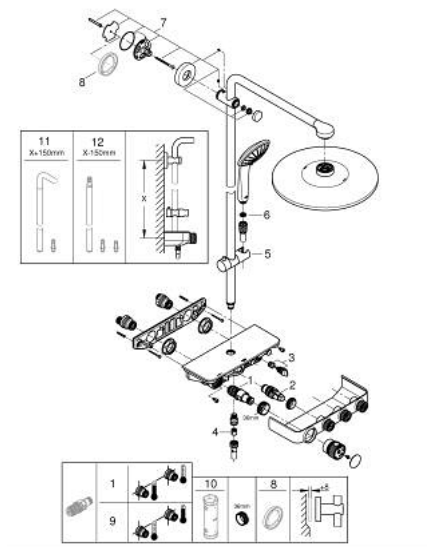

26 507 GN0 EUPHORIA SMARTCONTROL SYSTEM 310 SHOWER SYSTEM WITH THERMOSTAT FOR WALL MOUNTING

PRODUCT DESCRIPTION

- Tyc: brushed cool sunrise
- consisting of:
 - horizontal 450 mm shower arm
 - upper bracket adjustable for minimal adaption to existing drilling holes
 - exposed SmartControl thermostat
- allows change between:
 - head shower Rainshower SmartActive 310
 - spray patterns: GROHE PureRain, ActiveRain
 - maximum flow rate (at 3 bar): 20 l/min
 - hand shower Euphoria 110 Massage, spray plate white
 - spray patterns: Rain, SmartRain, Massage
 - maximum flow rate (at 3 bar): 16 l/min
 - adjustable in height with gliding element
 - shower hose Silverflex 1750 mm 1/2" x 1/2" (28 388)
- GROHE DreamSpray - perfect spray pattern
- GROHE LongLife finish
- GROHE CoolTouch - no risk of scalding
- GROHE TurboStat - compact cartridge with wax thermoelement
- GROHE ProGrip - with knurled structure
- GROHE SafeStop at 38°C
- GROHE SafeStop Plus - optional temperature limiter at 43°C included
- GROHE SmartControl - control the shower with intuitive push/turn button
- integrated GROHE EasyReach shower tray
- GROHE SpeedClean - effortless limescale removal
- Inner WaterGuide - inner insulation for surface protection
- TwistStop - to prevent hose from twisting
- suitable for instantaneous heaters from 18 kW/h
- minimum flow rate 5 l/min

26 507 GN0 EUPHORIA SMARTCONTROL SYSTEM 310 SHOWER SYSTEM WITH THERMOSTAT FOR WALL MOUNTING

SPARE PARTS

- 1: Thermostatic compact cartridge 1/2" (Spare part-nr. 47439000)
- 2: Cartridge (Spare part-nr. 48297000)
- 3: Non-return valve (Spare part-nr. 49069000)
- 4: Non-return valve (Spare part-nr. 08565000)
- 5: Glide element (Spare part-nr. 48177GN0)
- 6: Dirt strainer (Spare part-nr. 0700200M)
- 7: Shower rail holder (Spare part-nr. 48279GN0)
- 9: GROHE TurboStat cartridge 1/2" (Spare part-nr. 47175000)*
- 10: Socket spanner (Spare part-nr. 49059000)*