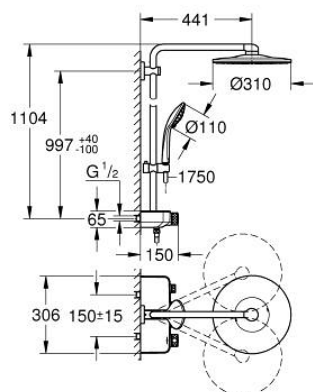

26 507 GN0 EUPHORIA SMARTCONTROL SYSTEM 310 SHOWER SYSTEM WITH THERMOSTAT FOR WALL MOUNTING

PRODUCT DESCRIPTION

- Tyc: brushed cool sunrise
- consisting of:
 - horizontal 450 mm shower arm
 - upper bracket adjustable for minimal adaption to existing drilling holes
 - exposed SmartControl thermostat
- allows change between:
 - head shower Rainshower SmartActive 310
 - spray patterns: GROHE PureRain, ActiveRain
 - maximum flow rate (at 3 bar): 20 l/min
 - hand shower Euphoria 110 Massage, spray plate white
 - spray patterns: Rain, SmartRain, Massage
 - maximum flow rate (at 3 bar): 16 l/min
 - adjustable in height with gliding element
 - shower hose Silverflex 1750 mm 1/2" x 1/2" (28 388)
- GROHE DreamSpray - perfect spray pattern
- GROHE LongLife finish
- GROHE CoolTouch - no risk of scalding
- GROHE TurboStat - compact cartridge with wax thermoelement
- GROHE ProGrip - with knurl structure
- GROHE SafeStop at 38°C
- GROHE SafeStop Plus - optional temperature limiter at 43°C included
- GROHE SmartControl - control the shower with intuitive push/turn button
- integrated GROHE EasyReach shower tray
- GROHE SpeedClean - effortless limescale removal
- Inner WaterGuide - inner insulation for surface protection
- TwistStop - to prevent hose from twisting
- suitable for instantaneous heaters from 18 kW/h
- minimum flow rate 5 l/min

26 507 GN0 EUPHORIA SMARTCONTROL SYSTEM 310 SHOWER SYSTEM WITH THERMOSTAT FOR WALL MOUNTING

SPARE PARTS

- 1: Thermostatic compact cartridge 1/2" (Spare part-nr. 47439000)
- 2: Cartridge (Spare part-nr. 48297000)
- 3: Non-return valve (Spare part-nr. 49069000)
- 4: Non-return valve (Spare part-nr. 08565000)
- 5: Glide element (Spare part-nr. 48177GN0)
- 6: Dirt strainer (Spare part-nr. 0700200M)
- 7: Shower rail holder (Spare part-nr. 48279GN0)
- 9: GROHE TurboStat cartridge 1/2" (Spare part-nr. 47175000)*
- 10: Socket spanner (Spare part-nr. 49059000)*