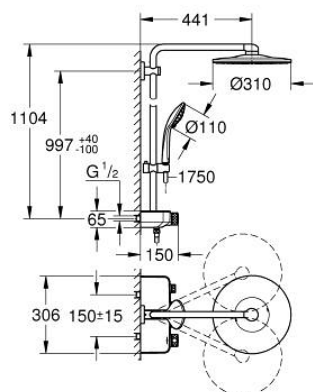

26 507 GN0 EUPHORIA SMARTCONTROL SYSTEM 310 SHOWER SYSTEM WITH THERMOSTAT FOR WALL MOUNTING

PRODUCT DESCRIPTION

- Tyc: brushed cool sunrise
- consisting of:
 - horizontal 450 mm shower arm
 - upper bracket adjustable for minimal adaption to existing drilling holes
 - exposed SmartControl thermostat
- allows change between:
 - head shower Rainshower SmartActive 310
 - spray patterns: GROHE PureRain, ActiveRain
 - maximum flow rate (at 3 bar): 20 l/min
 - hand shower Euphoria 110 Massage, spray plate white
 - spray patterns: Rain, SmartRain, Massage
 - maximum flow rate (at 3 bar): 16 l/min
 - adjustable in height with gliding element
 - shower hose Silverflex 1750 mm 1/2" x 1/2" (28 388)
- GROHE DreamSpray - perfect spray pattern
- GROHE LongLife finish
- GROHE CoolTouch - no risk of scalding
- GROHE TurboStat - compact cartridge with wax thermoelement
- GROHE ProGrip - with knurled structure
- GROHE SafeStop at 38°C
- GROHE SafeStop Plus - optional temperature limiter at 43°C included
- GROHE SmartControl - control the shower with intuitive push/turn button
- integrated GROHE EasyReach shower tray
- GROHE SpeedClean - effortless limescale removal
- Inner WaterGuide - inner insulation for surface protection
- TwistStop - to prevent hose from twisting
- suitable for instantaneous heaters from 18 kW/h
- minimum flow rate 5 l/min

26 507 GN0 EUPHORIA SMARTCONTROL SYSTEM 310 SHOWER SYSTEM WITH THERMOSTAT FOR WALL MOUNTING

SPARE PARTS

- 1: Thermostatic compact cartridge 1/2" (Spare part-nr. 47439000)
- 2: Cartridge (Spare part-nr. 48297000)
- 3: Non-return valve (Spare part-nr. 49069000)
- 4: Non-return valve (Spare part-nr. 08565000)
- 5: Glide element (Spare part-nr. 48177GN0)
- 6: Dirt strainer (Spare part-nr. 0700200M)
- 7: Shower rail holder (Spare part-nr. 48279GN0)
- 9: GROHE TurboStat cartridge 1/2" (Spare part-nr. 47175000)*
- 10: Socket spanner (Spare part-nr. 49059000)*