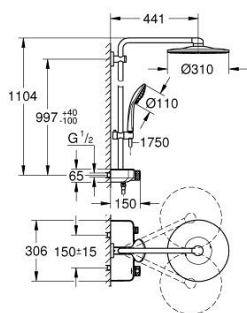

26 507 LS0 EUPHORIA SMARTCONTROL SYSTEM 310 SHOWER SYSTEM WITH THERMOSTAT FOR WALL MOUNTING

PRODUCT DESCRIPTION

- Colour: moon white/chrome
- consisting of:
 - horizontal 450 mm shower arm
 - upper bracket adjustable for minimal adaption to existing drilling holes
 - exposed SmartControl thermostat
- allows change between:
 - head shower Rainshower SmartActive 310, spray plate moon white
 - spray patterns: GROHE PureRain, ActiveRain
 - maximum flow rate (at 3 bar): 20 l/min
 - hand shower Euphoria 110 Massage, spray plate white
 - spray patterns: Rain, SmartRain, Massage
 - maximum flow rate (at 3 bar): 16 l/min
 - adjustable in height with gliding element
 - shower hose Silverflex 1750 mm 1/2" x 1/2" (28 388)
 - GROHE DreamSpray - perfect spray pattern
 - GROHE LongLife finish
 - GROHE CoolTouch - no risk of scalding
 - GROHE TurboStat - compact cartridge with wax thermoelement
 - GROHE ProGrip - with knurl structure
 - GROHE SafeStop at 38°C
 - GROHE SafeStop Plus - optional temperature limiter at 43°C included
 - GROHE SmartControl - control the shower with intuitive push/turn button
 - integrated GROHE EasyReach shower tray
 - GROHE SpeedClean - effortless limescale removal
 - Inner WaterGuide - inner insulation for surface protection
 - TwistStop - to prevent hose from twisting
 - suitable for instantaneous heaters from 18 kW/h
 - minimum flow rate 5 l/min
 - GROHE LongLife finish