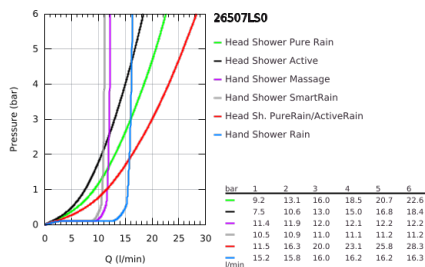

26 507 LS0 EUPHORIA SMARTCONTROL SYSTEM 310 SHOWER SYSTEM WITH THERMOSTAT FOR WALL MOUNTING

PRODUCT DESCRIPTION

- Colour: moon white/chrome
- consisting of:
 - horizontal 450 mm shower arm
 - upper bracket adjustable for minimal adaption to existing drilling holes
 - exposed SmartControl thermostat
- allows change between:
 - head shower Rainshower SmartActive 310, spray plate moon white
 - spray patterns: GROHE PureRain, ActiveRain
 - maximum flow rate (at 3 bar): 20 l/min
 - hand shower Euphoria 110 Massage, spray plate white
 - spray patterns: Rain, SmartRain, Massage
 - maximum flow rate (at 3 bar): 16 l/min
 - adjustable in height with gliding element
 - shower hose Silverflex 1750 mm 1/2" x 1/2" (28 388)
 - GROHE DreamSpray - perfect spray pattern
 - GROHE LongLife finish
 - GROHE CoolTouch - no risk of scalding
 - GROHE TurboStat - compact cartridge with wax thermoelement
 - GROHE ProGrip - with knurled structure
 - GROHE SafeStop at 38°C
 - GROHE SafeStop Plus - optional temperature limiter at 43°C included
 - GROHE SmartControl - control the shower with intuitive push/turn button
 - integrated GROHE EasyReach shower tray
 - GROHE SpeedClean - effortless limescale removal
 - Inner WaterGuide - inner insulation for surface protection
 - TwistStop - to prevent hose from twisting
 - suitable for instantaneous heaters from 18 kW/h
 - minimum flow rate 5 l/min
 - GROHE LongLife finish