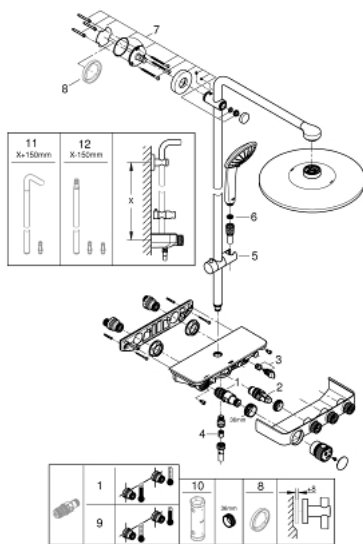

26 507 LS0 EUPHORIA SMARTCONTROL SYSTEM 310 SHOWER SYSTEM WITH THERMOSTAT FOR WALL MOUNTING

SPARE PARTS

1. 1: Thermostatic compact cartridge 1/2" (Spare part-nr. 47439000)
  2. 2: Cartridge (Spare part-nr. 48297000)
  3. 3: Non-return valve (Spare part-nr. 49069000)
  4. 4: Non-return valve (Spare part-nr. 08565000)
  5. 5: Glide element (Spare part-nr. 48177000)
  6. 6: Dirt strainer (Spare part-nr. 0700200M)
  7. 7: Shower rail holder (Spare part-nr. 48279000)
  8. 8: Compensation disc (Spare part-nr. 27180000)*
  9. 9: GROHE TurboStat cartridge 1/2" (Spare part-nr. 47175000)*
  10. 10: Socket spanner (Spare part-nr. 49059000)*
  11. 11: Shower system pipe for retrofitting (Spare part-nr. 48497000)*
  12. 12: Shower system pipe for retrofitting (Spare part-nr. 48498000)*
2. Optional accessories