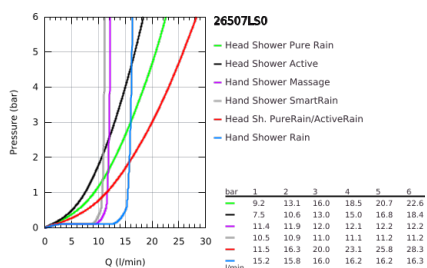

26 507 LS0 EUPHORIA SMARTCONTROL SYSTEM 310 SHOWER SYSTEM WITH THERMOSTAT FOR WALL MOUNTING

PRODUCT DESCRIPTION

- Colour: moon white/chrome
- consisting of:
 - horizontal 450 mm shower arm
 - upper bracket adjustable for minimal adaption to existing drilling holes
 - exposed SmartControl thermostat
- allows change between:
 - head shower Rainshower SmartActive 310, spray plate moon white
 - spray patterns: GROHE PureRain, ActiveRain
 - maximum flow rate (at 3 bar): 20 l/min
 - hand shower Euphoria 110 Massage, spray plate white
 - spray patterns: Rain, SmartRain, Massage
 - maximum flow rate (at 3 bar): 16 l/min
 - adjustable in height with gliding element
 - shower hose Silverflex 1750 mm 1/2" x 1/2" (28 388)
 - GROHE DreamSpray - perfect spray pattern
 - GROHE LongLife finish
 - GROHE CoolTouch - no risk of scalding
 - GROHE TurboStat - compact cartridge with wax thermoelement
 - GROHE ProGrip - with knurl structure
 - GROHE SafeStop at 38°C
 - GROHE SafeStop Plus - optional temperature limiter at 43°C included
 - GROHE SmartControl - control the shower with intuitive push/turn button
 - integrated GROHE EasyReach shower tray
 - GROHE SpeedClean - effortless limescale removal
 - Inner WaterGuide - inner insulation for surface protection
 - TwistStop - to prevent hose from twisting
 - suitable for instantaneous heaters from 18 kW/h
 - minimum flow rate 5 l/min
 - GROHE LongLife finish