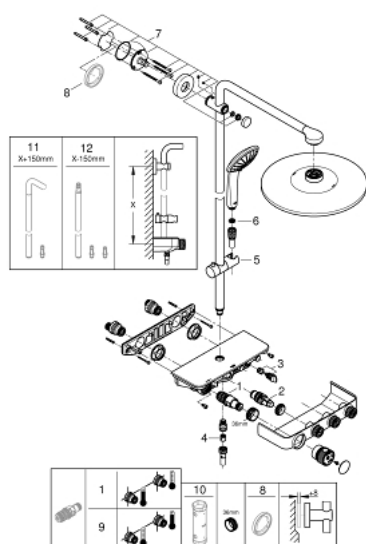

26 507 LS0 EUPHORIA SMARTCONTROL SYSTEM 310 SHOWER SYSTEM WITH THERMOSTAT FOR WALL MOUNTING

SPARE PARTS

1. 1: Thermostatic compact cartridge 1/2" (Spare part-nr. 47439000)
  2. 2: Cartridge (Spare part-nr. 48297000)
  3. 3: Non-return valve (Spare part-nr. 49069000)
  4. 4: Non-return valve (Spare part-nr. 08565000)
  5. 5: Glide element (Spare part-nr. 48177000)
  6. 6: Dirt strainer (Spare part-nr. 0700200M)
  7. 7: Shower rail holder (Spare part-nr. 48279000)
  8. 8: Compensation disc (Spare part-nr. 27180000)*
  9. 9: GROHE TurboStat cartridge 1/2" (Spare part-nr. 47175000)*
  10. 10: Socket spanner (Spare part-nr. 49059000)*
  11. 11: Shower system pipe for retrofitting (Spare part-nr. 48497000)*
  12. 12: Shower system pipe for retrofitting (Spare part-nr. 48498000)*
2. Optional accessories