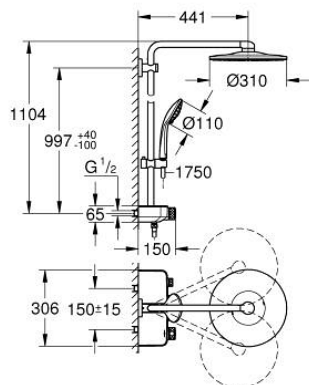

## 26 507 LS0 EUPHORIA SMARTCONTROL SYSTEM 310 SHOWER SYSTEM WITH THERMOSTAT FOR WALL MOUNTING

### PRODUCT DESCRIPTION

- Tyc: moon white/chrome
- consisting of:
  - horizontal 450 mm shower arm
  - upper bracket adjustable for minimal adaption to existing drilling holes
  - exposed SmartControl thermostat
- allows change between:
  - head shower Rainshower SmartActive 310, spray plate moon white
  - spray patterns: GROHE PureRain, ActiveRain
  - maximum flow rate (at 3 bar): 20 l/min
  - hand shower Euphoria 110 Massage, spray plate white
  - spray patterns: Rain, SmartRain, Massage
  - maximum flow rate (at 3 bar): 16 l/min
  - adjustable in height with gliding element
  - shower hose Silverflex 1750 mm 1/2" x 1/2" (28 388)
  - GROHE DreamSpray - perfect spray pattern
  - GROHE LongLife finish
  - GROHE CoolTouch - no risk of scalding
  - GROHE TurboStat - compact cartridge with wax thermoelement
  - GROHE ProGrip - with knurl structure
  - GROHE SafeStop at 38°C
  - GROHE SafeStop Plus - optional temperature limiter at 43°C included
  - GROHE SmartControl - control the shower with intuitive push/turn button
  - integrated GROHE EasyReach shower tray
  - GROHE SpeedClean - effortless limescale removal
  - Inner WaterGuide - inner insulation for surface protection
  - TwistStop - to prevent hose from twisting
  - suitable for instantaneous heaters from 18 kW/h
  - minimum flow rate 5 l/min
  - GROHE LongLife finish