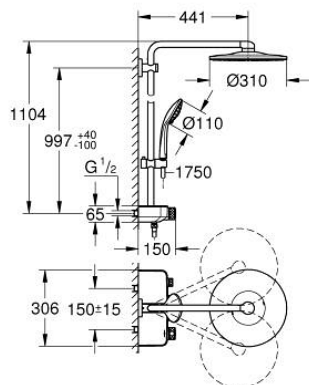

26 507 LS0 EUPHORIA SMARTCONTROL SYSTEM 310 SHOWER SYSTEM WITH THERMOSTAT FOR WALL MOUNTING

PRODUCT DESCRIPTION

- Tyc: moon white/chrome
- consisting of:
 - horizontal 450 mm shower arm
 - upper bracket adjustable for minimal adaption to existing drilling holes
 - exposed SmartControl thermostat
- allows change between:
 - head shower Rainshower SmartActive 310, spray plate moon white
 - spray patterns: GROHE PureRain, ActiveRain
 - maximum flow rate (at 3 bar): 20 l/min
 - hand shower Euphoria 110 Massage, spray plate white
 - spray patterns: Rain, SmartRain, Massage
 - maximum flow rate (at 3 bar): 16 l/min
 - adjustable in height with gliding element
 - shower hose Silverflex 1750 mm 1/2" x 1/2" (28 388)
- GROHE DreamSpray - perfect spray pattern
- GROHE LongLife finish
- GROHE CoolTouch - no risk of scalding
- GROHE TurboStat - compact cartridge with wax thermoelement
- GROHE ProGrip - with knurled structure
- GROHE SafeStop at 38°C
- GROHE SafeStop Plus - optional temperature limiter at 43°C included
- GROHE SmartControl - control the shower with intuitive push/turn button
- integrated GROHE EasyReach shower tray
- GROHE SpeedClean - effortless limescale removal
- Inner WaterGuide - inner insulation for surface protection
- TwistStop - to prevent hose from twisting
- suitable for instantaneous heaters from 18 kW/h
- minimum flow rate 5 l/min
- GROHE LongLife finish