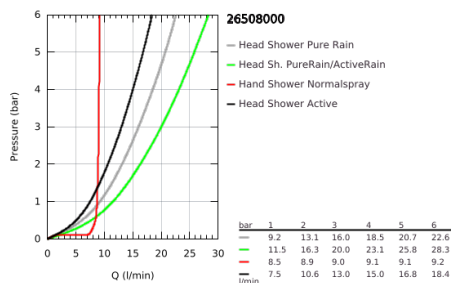

26 508 000 EUPHORIA SMARTCONTROL SYSTEM 310 CUBE SHOWER SYSTEM WITH THERMOSTAT FOR WALL MOUNTING

PRODUCT DESCRIPTION

- Colour: chrome
- consisting of:
 - horizontal 450 mm shower arm
 - upper bracket adjustable for minimal adaption to existing drilling holes
 - exposed SmartControl thermostat
- allows change between:
 - head shower Rainshower SmartActive 310 Cube
 - spray patterns: GROHE PureRain, ActiveRain
- maximum flow rate (at 3 bar): 20 l/min
- hand shower Euphoria Cube Stick (27 699)
 - maximum flow rate (at 3 bar): 16 l/min
- adjustable in height with gliding element
- shower hose Silverflex 1750 mm 1/2" x 1/2" (28 388)
- GROHE DreamSpray - perfect spray pattern
- GROHE CoolTouch - no risk of scalding
- GROHE TurboStat - compact cartridge with wax thermoelement
- GROHE ProGrip - with knurl structure
- GROHE LongLife finish
- GROHE SafeStop at 38°C
- GROHE SafeStop Plus - optional temperature limiter at 43°C included
- GROHE SmartControl - control the shower with intuitive push/turn button
- integrated GROHE EasyReach shower tray
- GROHE SpeedClean - effortless limescale removal
- Inner WaterGuide - inner insulation for surface protection
- TwistStop - to prevent hose from twisting
- suitable for instantaneous heaters from 18 kW/h
- minimum flow rate 5 l/min