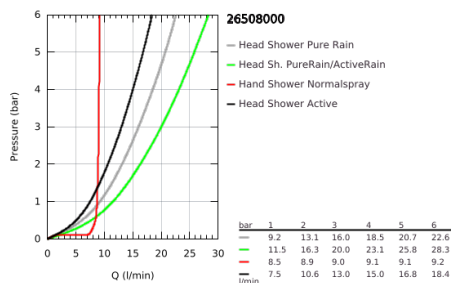

26 508 000 EUPHORIA SMARTCONTROL SYSTEM 310 CUBE SHOWER SYSTEM WITH THERMOSTAT FOR WALL MOUNTING

PRODUCT DESCRIPTION

- Colour: chrome
- consisting of:
 - horizontal 450 mm shower arm
 - upper bracket adjustable for minimal adaption to existing drilling holes
 - exposed SmartControl thermostat
- allows change between:
 - head shower Rainshower SmartActive 310 Cube
 - spray patterns: GROHE PureRain, ActiveRain
- maximum flow rate (at 3 bar): 20 l/min
- hand shower Euphoria Cube Stick (27 699)
 - maximum flow rate (at 3 bar): 16 l/min
- adjustable in height with gliding element
- shower hose Silverflex 1750 mm 1/2" x 1/2" (28 388)
- GROHE DreamSpray - perfect spray pattern
- GROHE CoolTouch - no risk of scalding
- GROHE TurboStat - compact cartridge with wax thermoelement
- GROHE ProGrip - with knurled structure
- GROHE LongLife finish
- GROHE SafeStop at 38°C
- GROHE SafeStop Plus - optional temperature limiter at 43°C included
- GROHE SmartControl - control the shower with intuitive push/turn button
- integrated GROHE EasyReach shower tray
- GROHE SpeedClean - effortless limescale removal
- Inner WaterGuide - inner insulation for surface protection
- TwistStop - to prevent hose from twisting
- suitable for instantaneous heaters from 18 kW/h
- minimum flow rate 5 l/min